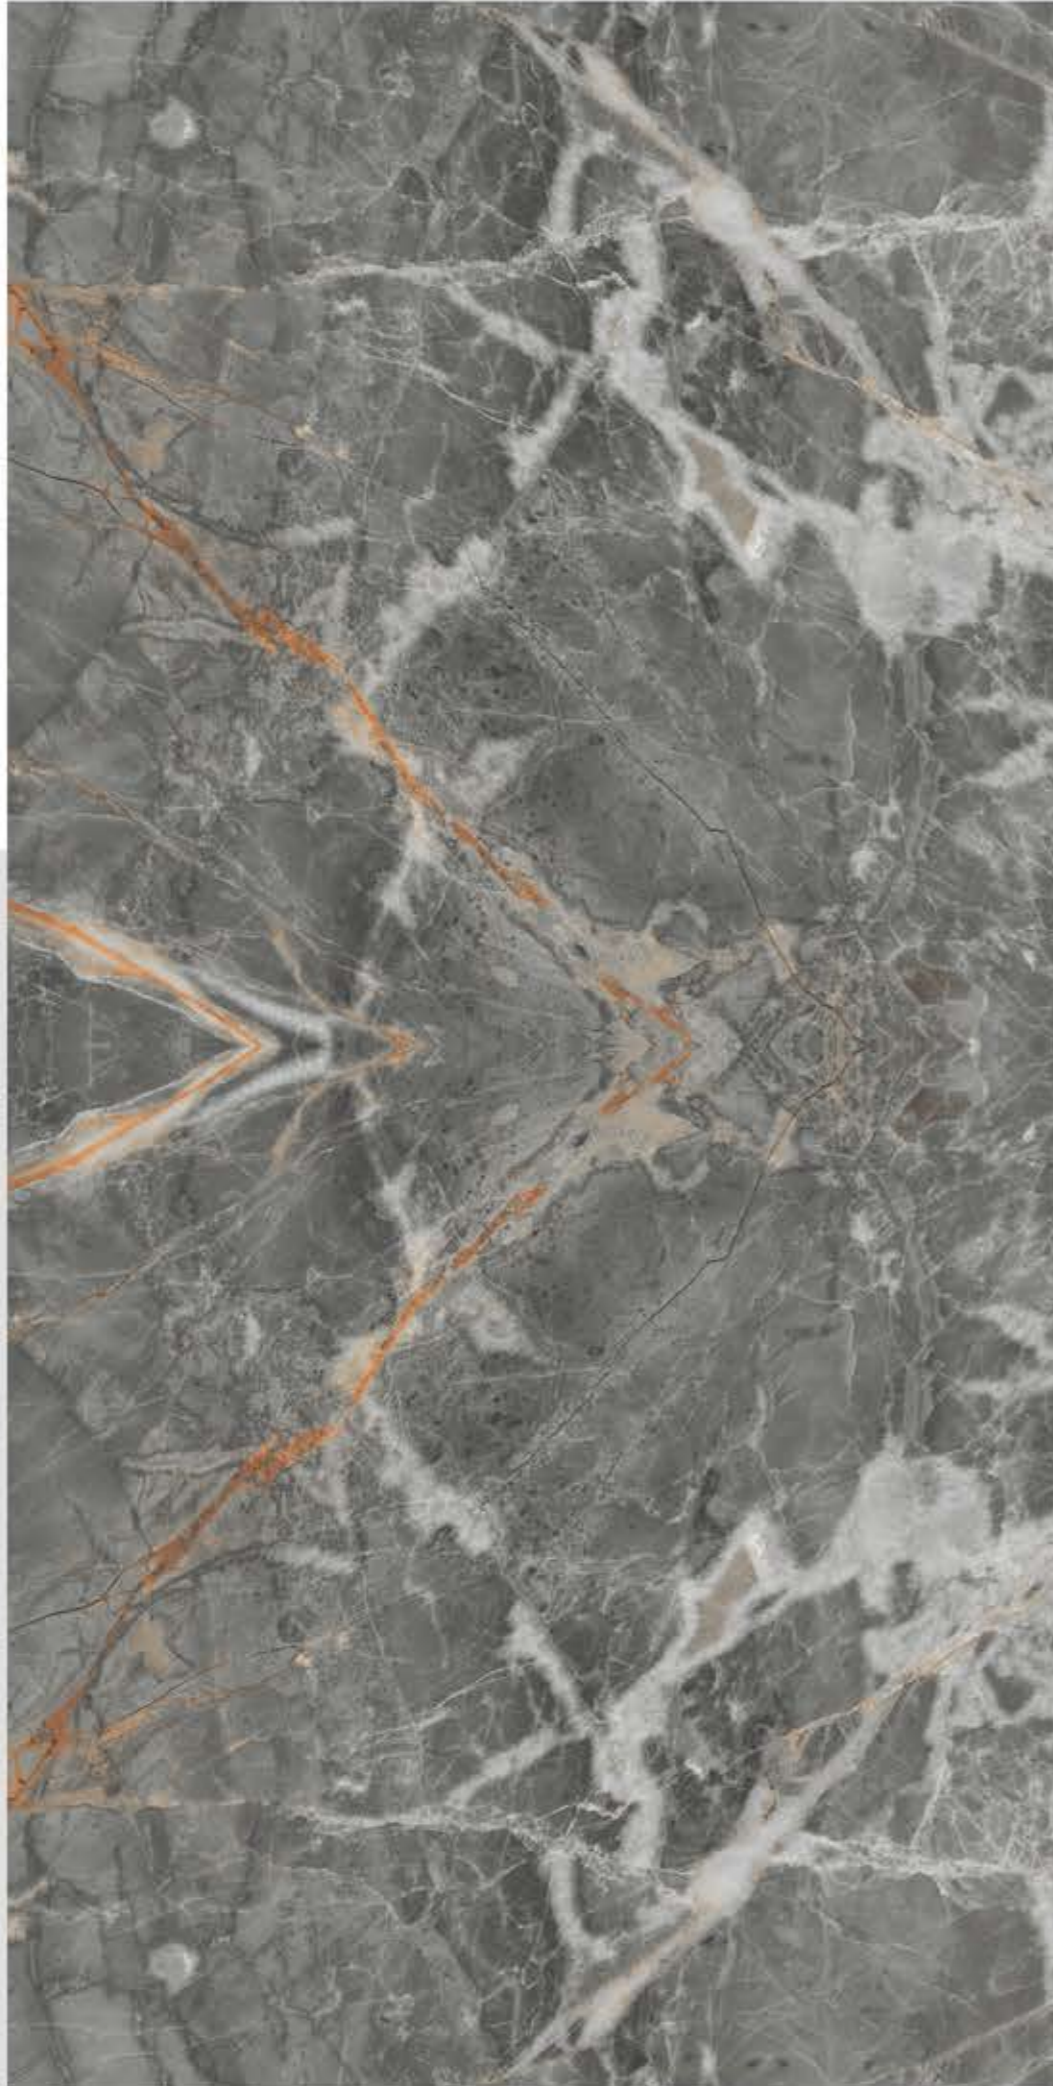

600x1200 mm || POLISHED GLAZED VITRIFIED TILES ||

blizzard.

BM WILD GREY