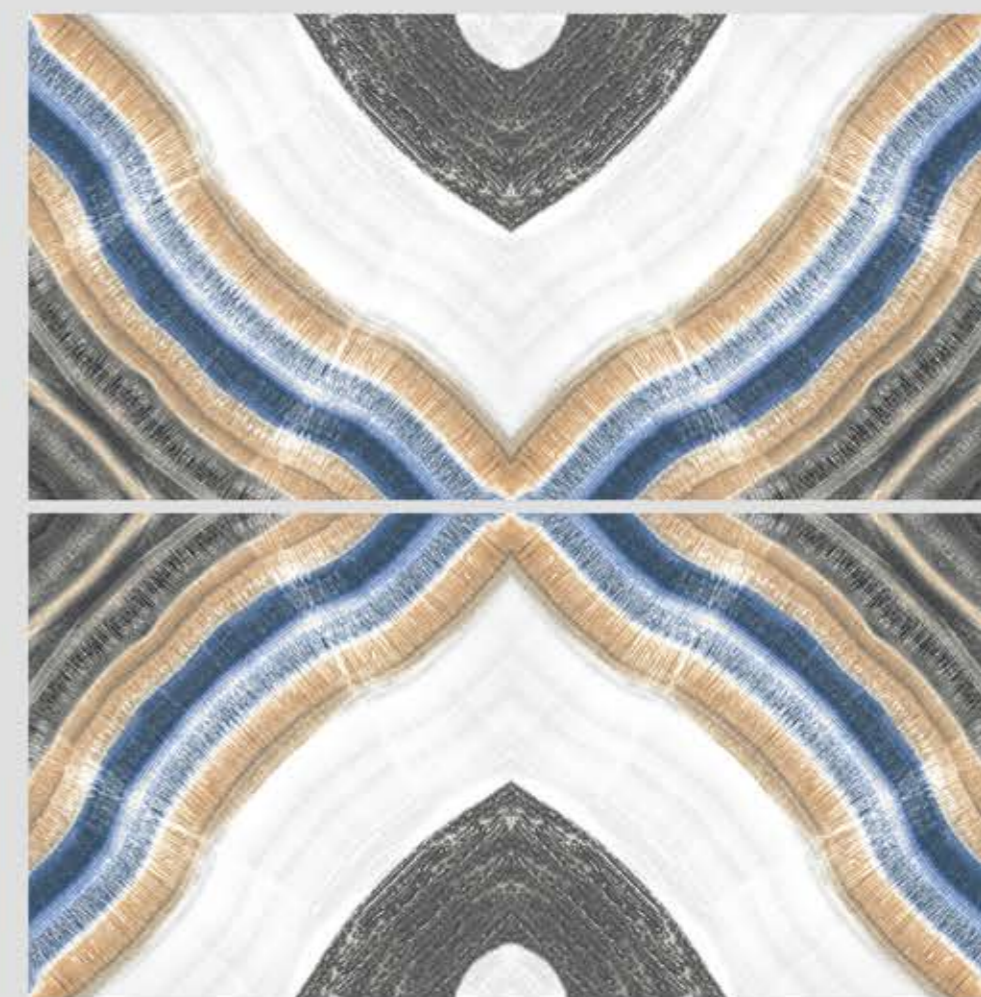

blizzard.

600x1200 mm

Digital Glazed Vitrified Tiles

Book Match Series

600x1200 mm || POLISHED GLAZED VITRIFIED TILES ||

blizzard.

BM AMAZON BLUE

PRIVIEW-1