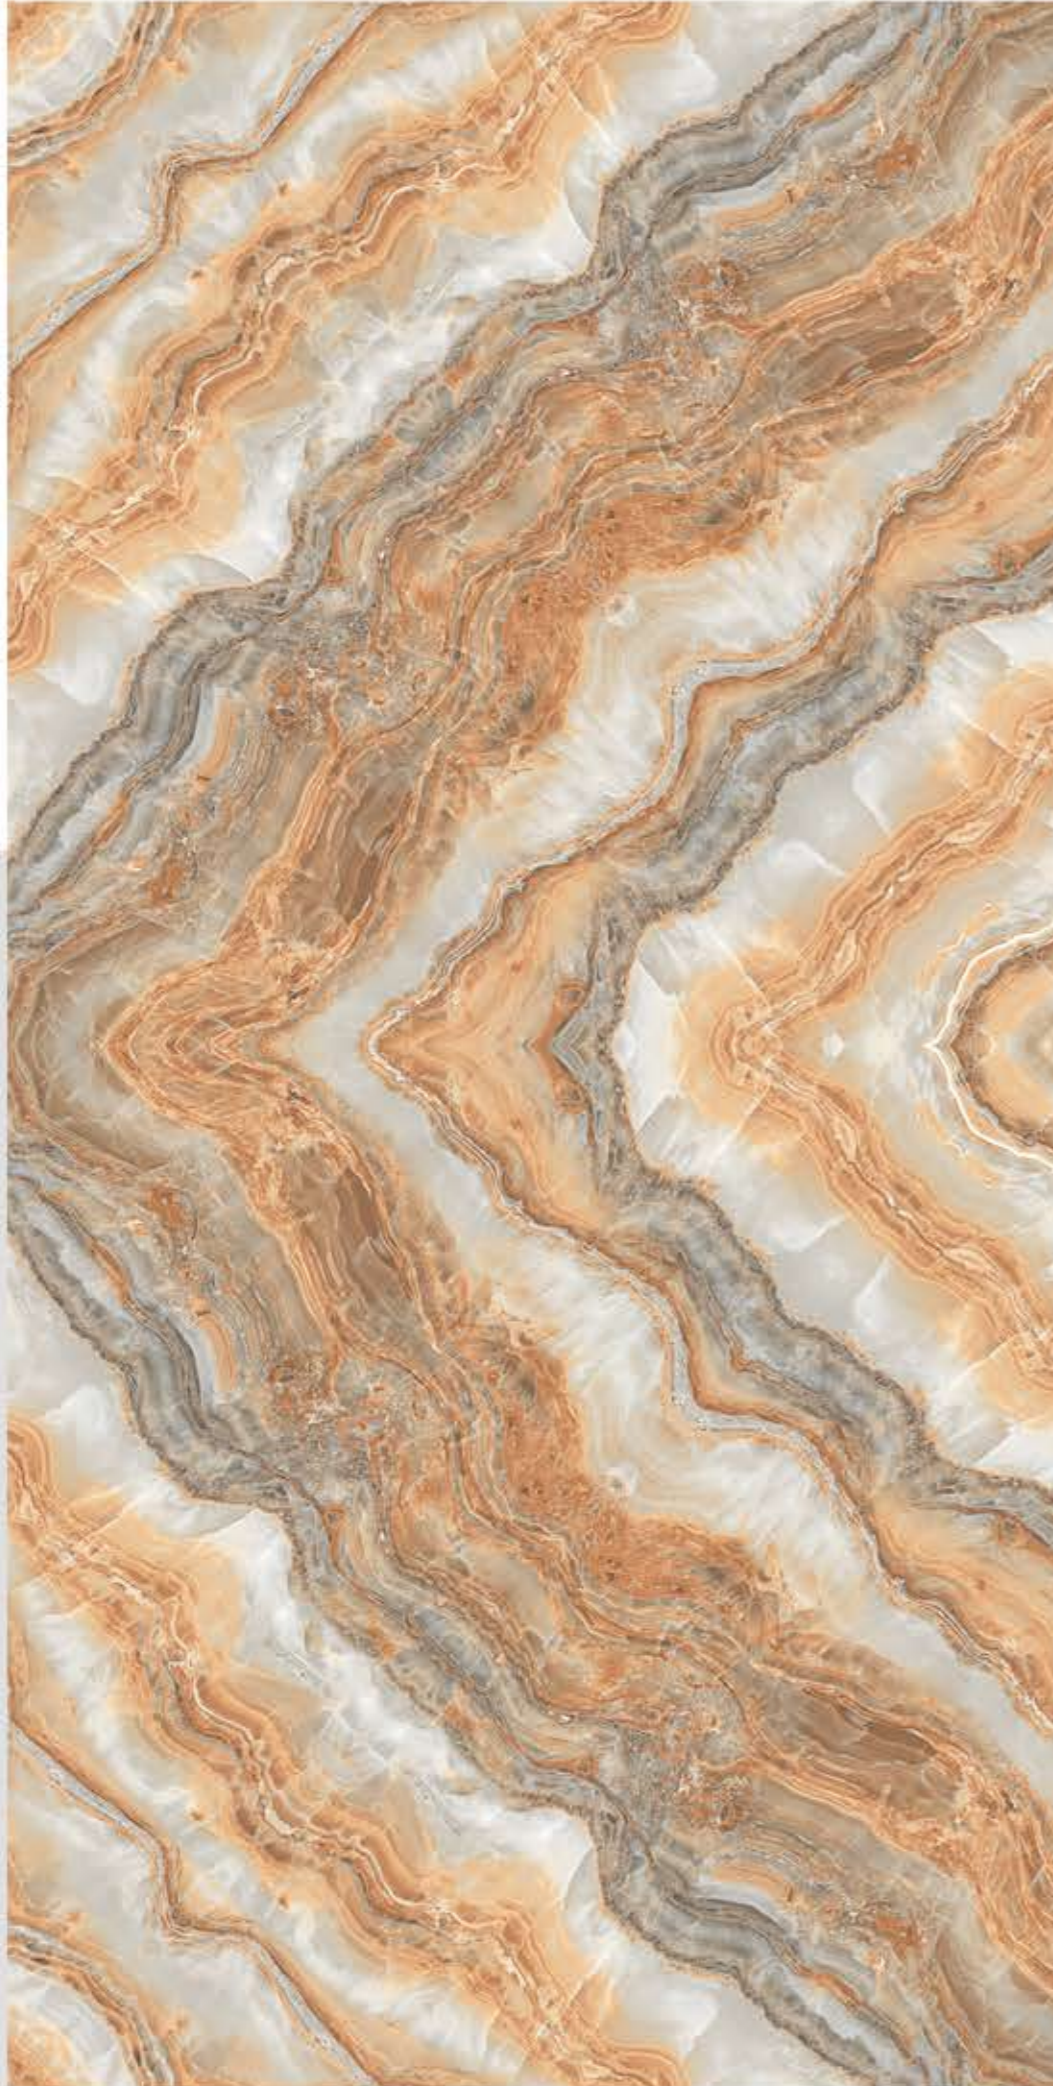

600x1200 mm || POLISHED GLAZED VITRIFIED TILES ||

blizzard.

BM LEXON BROWN