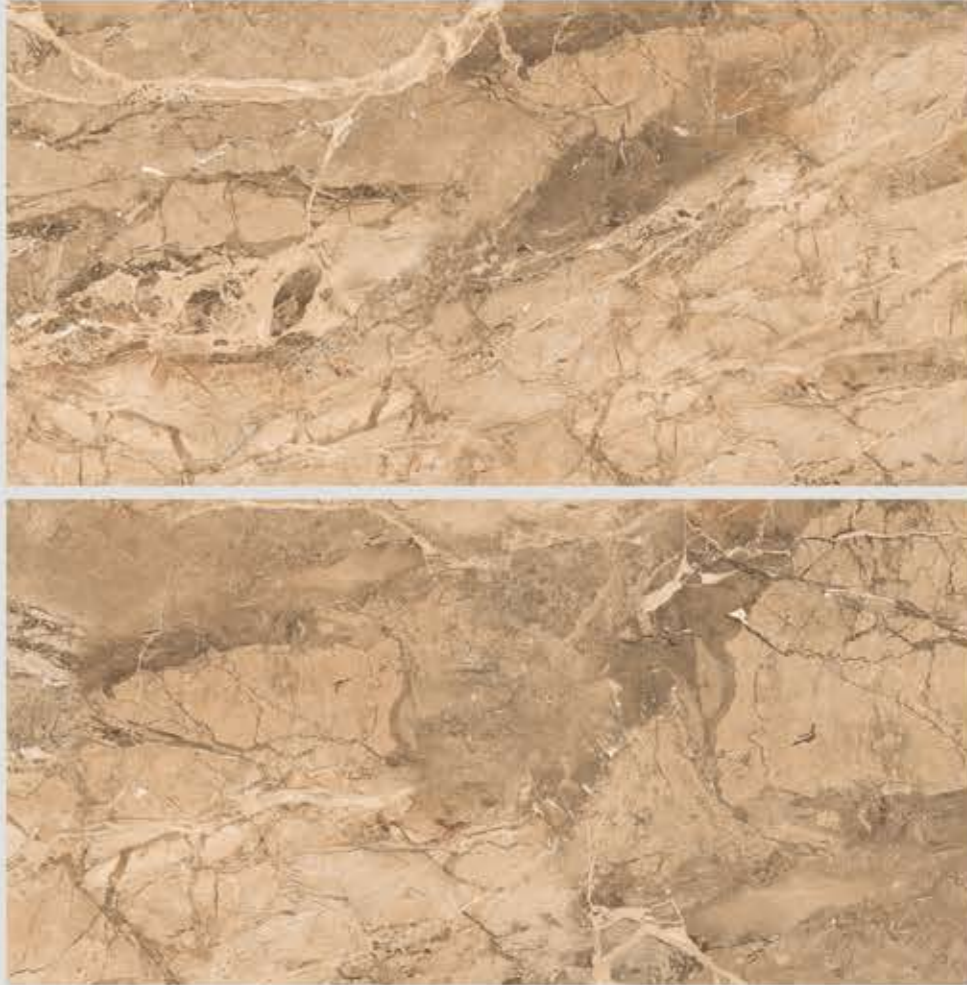

600x1200 mm || POLISHED GLAZED VITRIFIED TILES ||

blizzard.