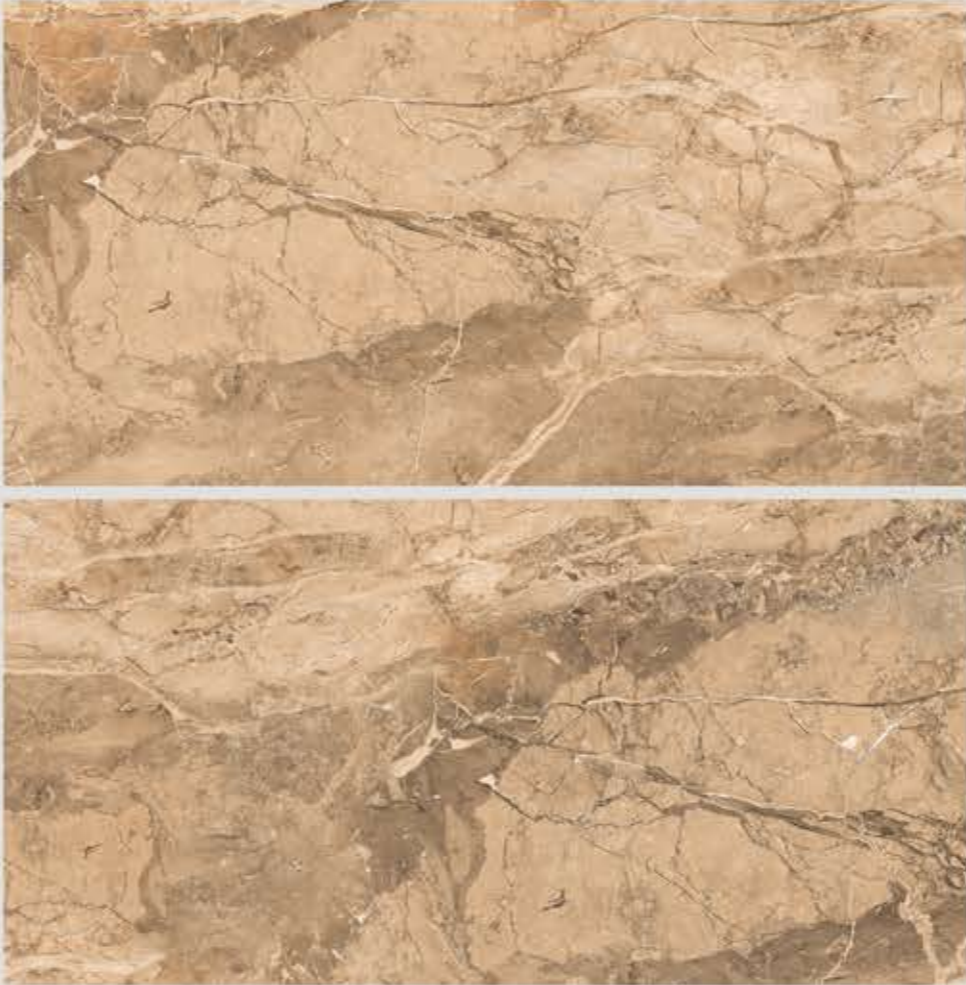

600x1200 mm || POLISHED GLAZED VITRIFIED TILES ||

blizzard.