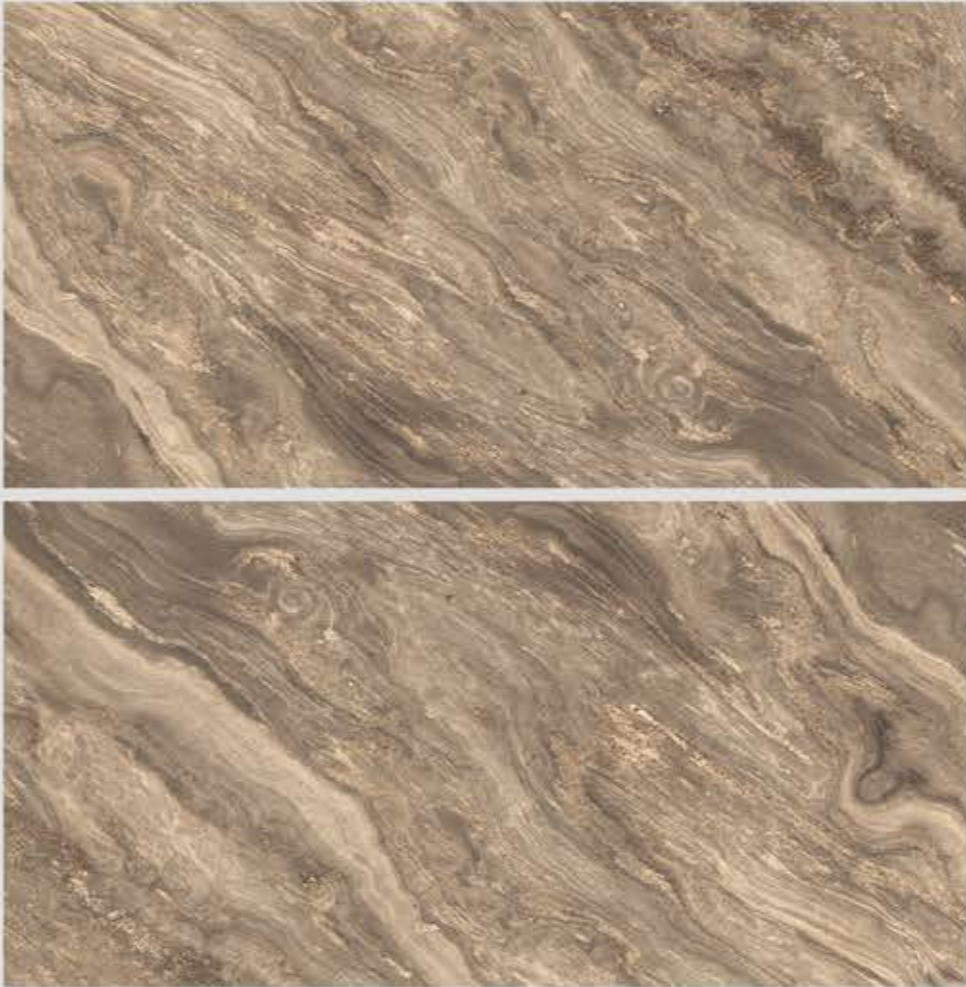

600x1200 mm || POLISHED GLAZED VITRIFIED TILES ||

blizzard.