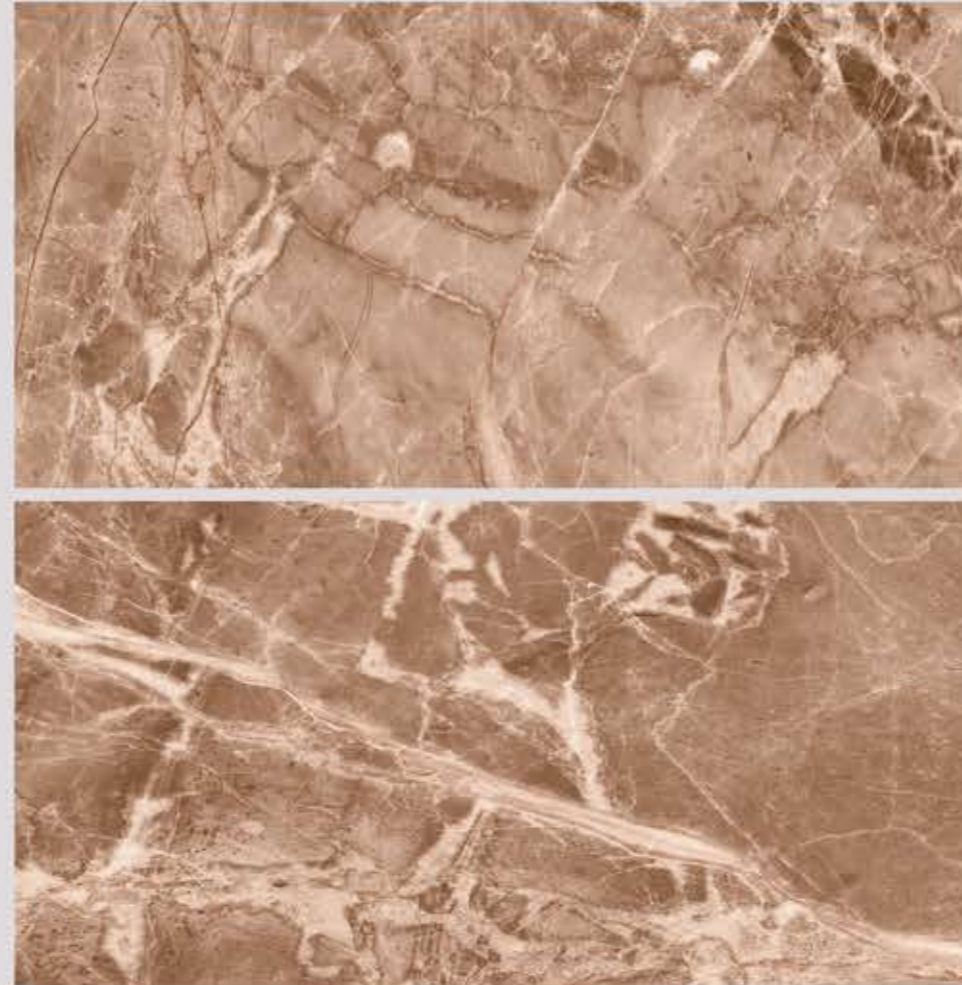

600x1200 mm || POLISHED GLAZED VITRIFIED TILES ||

blizzard.