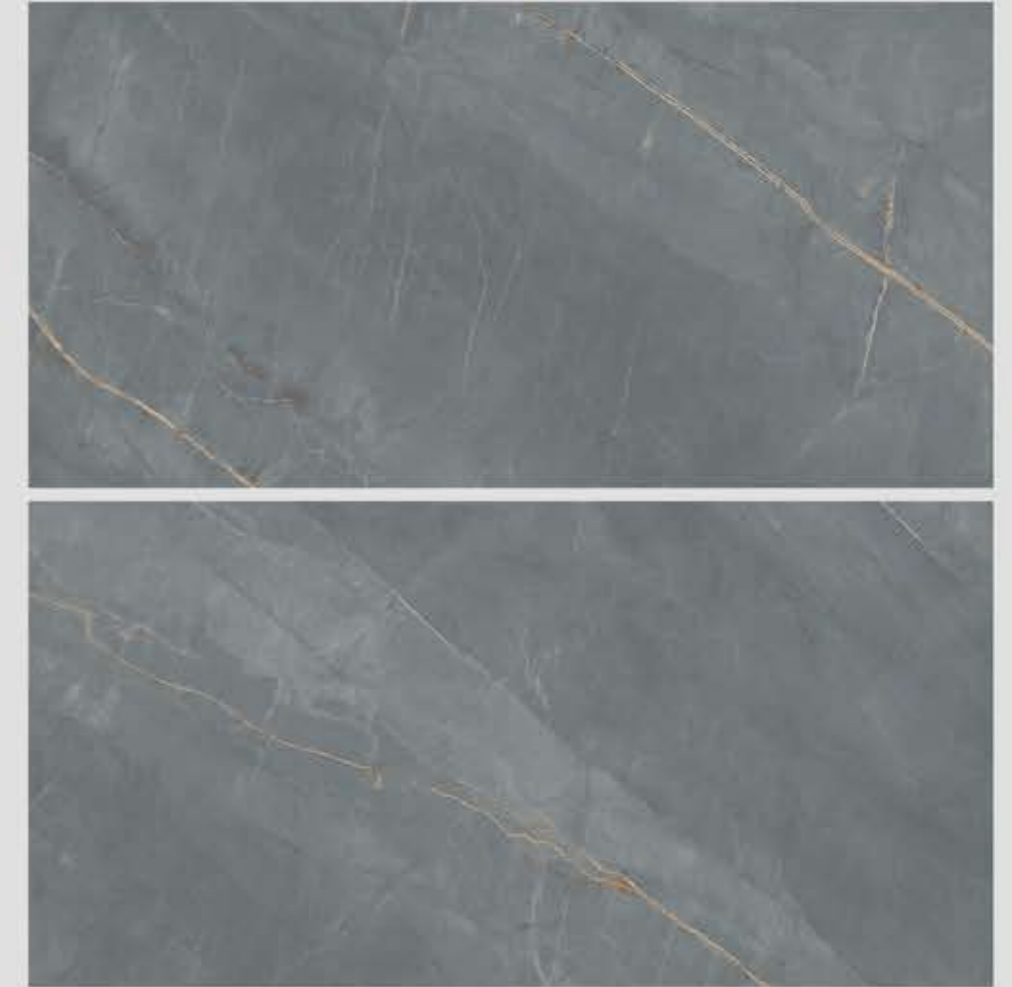

600x1200 mm || POLISHED GLAZED VITRIFIED TILES ||

blizzard.