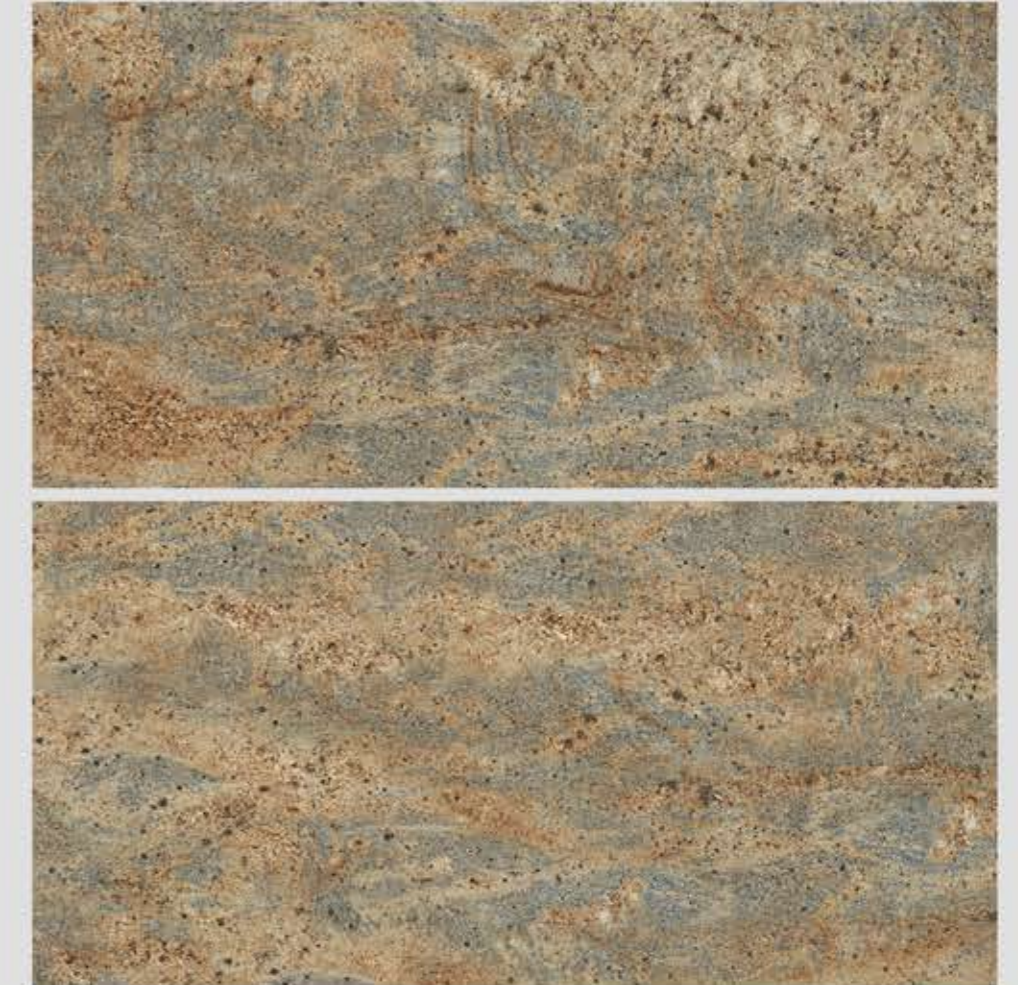

600x1200 mm || POLISHED GLAZED VITRIFIED TILES ||

blizzard.