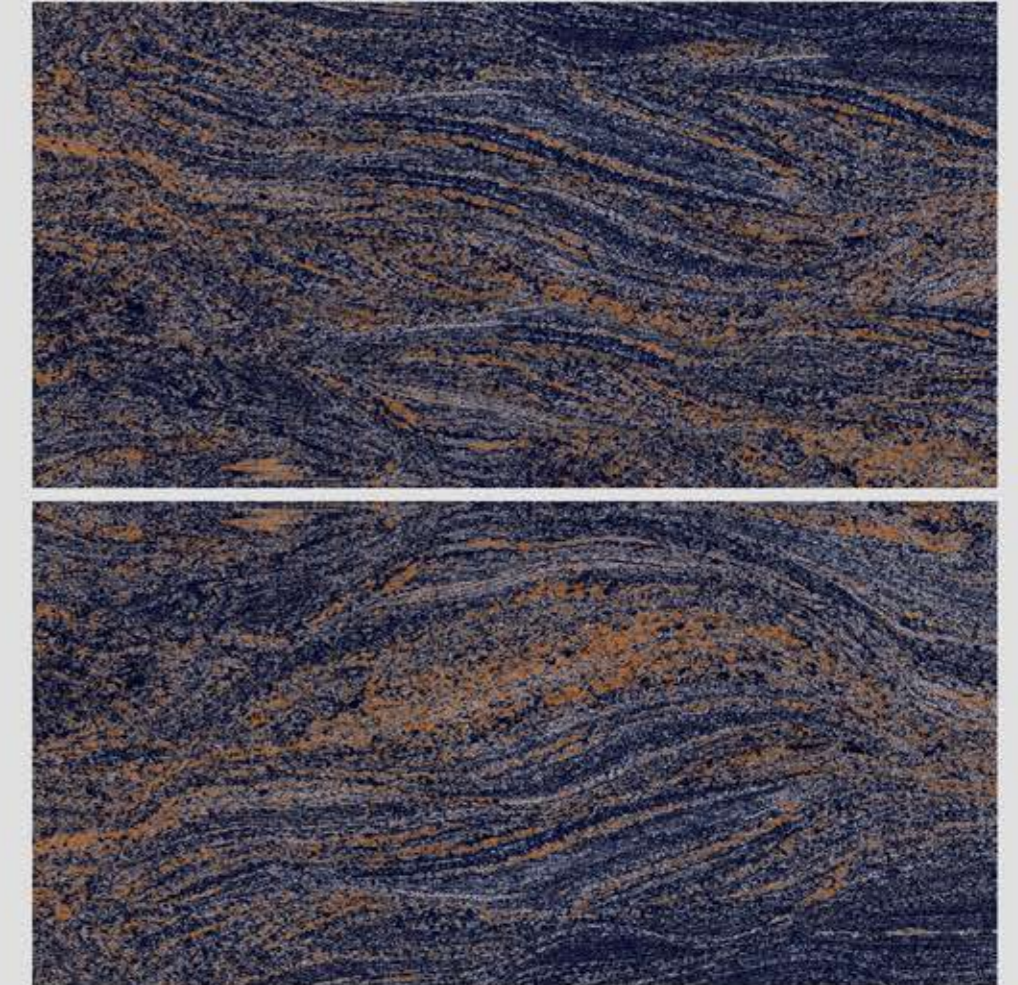

600x1200 mm || POLISHED GLAZED VITRIFIED TILES ||

blizzard.