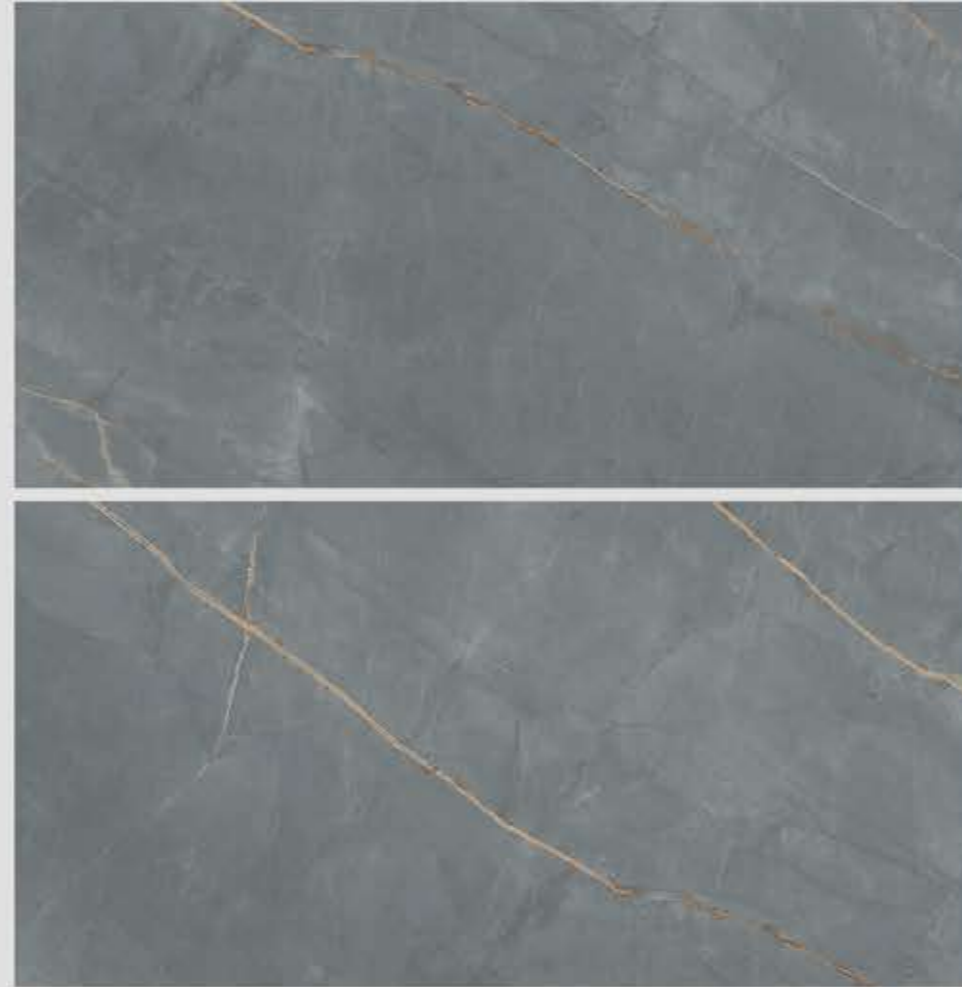

600x1200 mm || POLISHED GLAZED VITRIFIED TILES ||

blizzard.