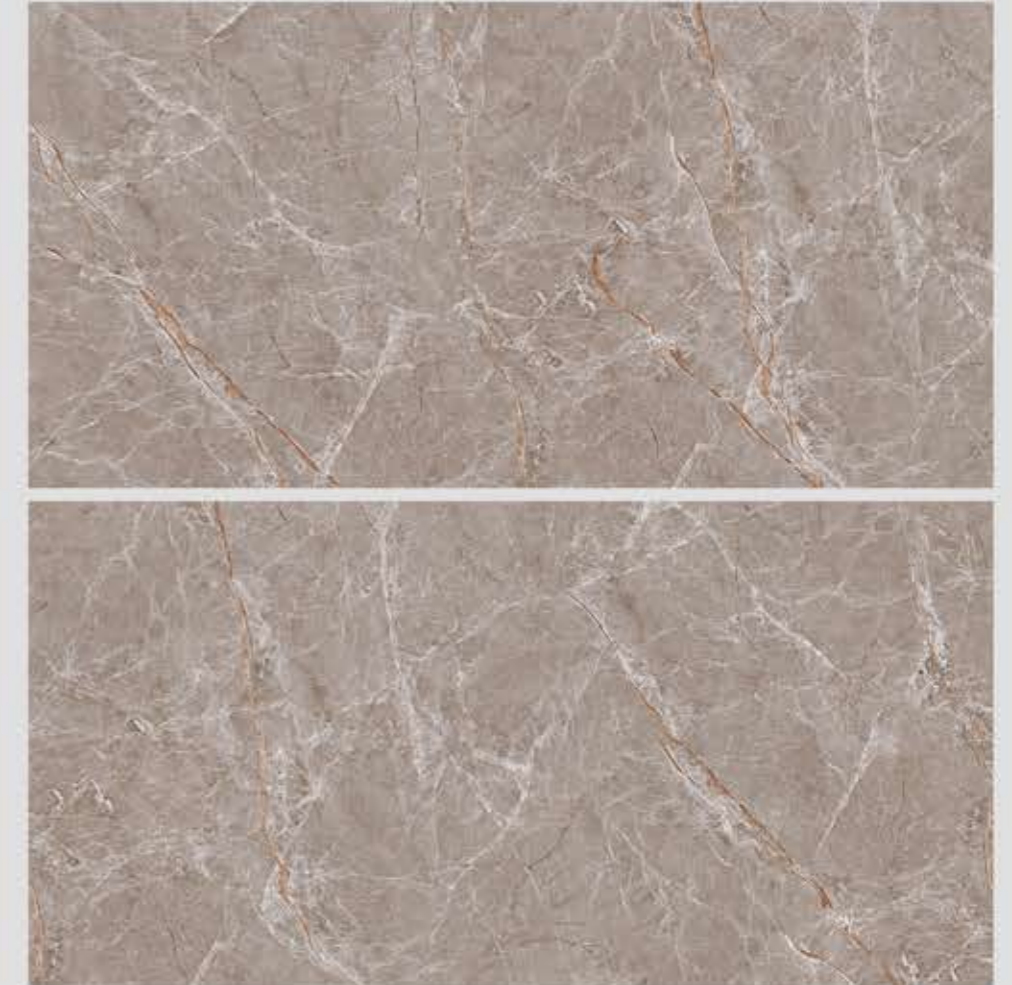

600x1200 mm || POLISHED GLAZED VITRIFIED TILES ||

blizzard.