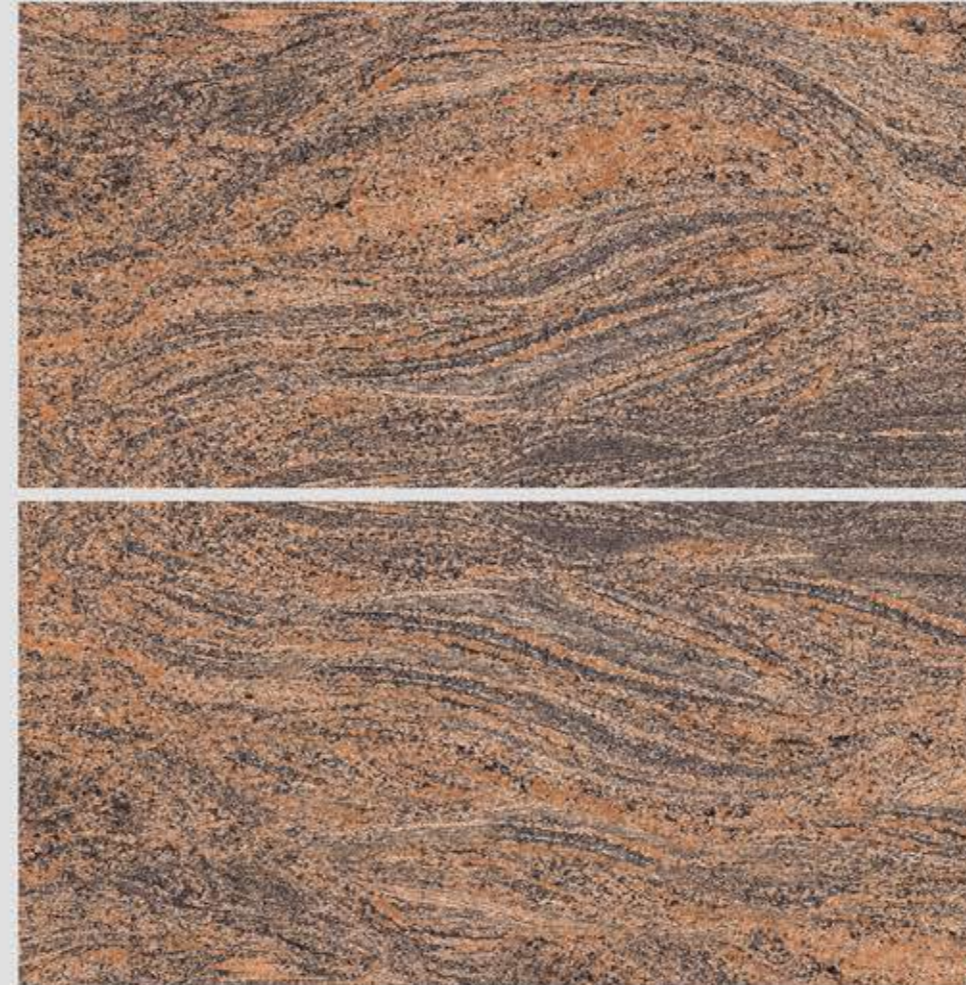

blizzard.

GIALLO CALIFORNIA BLUE

RANDOM

600x1200 mm || POLISHED GLAZED VITRIFIED TILES ||

blizzard.

GIALLO CALIFORNIA BROWN

RANDOM

600x1200 mm || POLISHED GLAZED VITRIFIED TILES ||