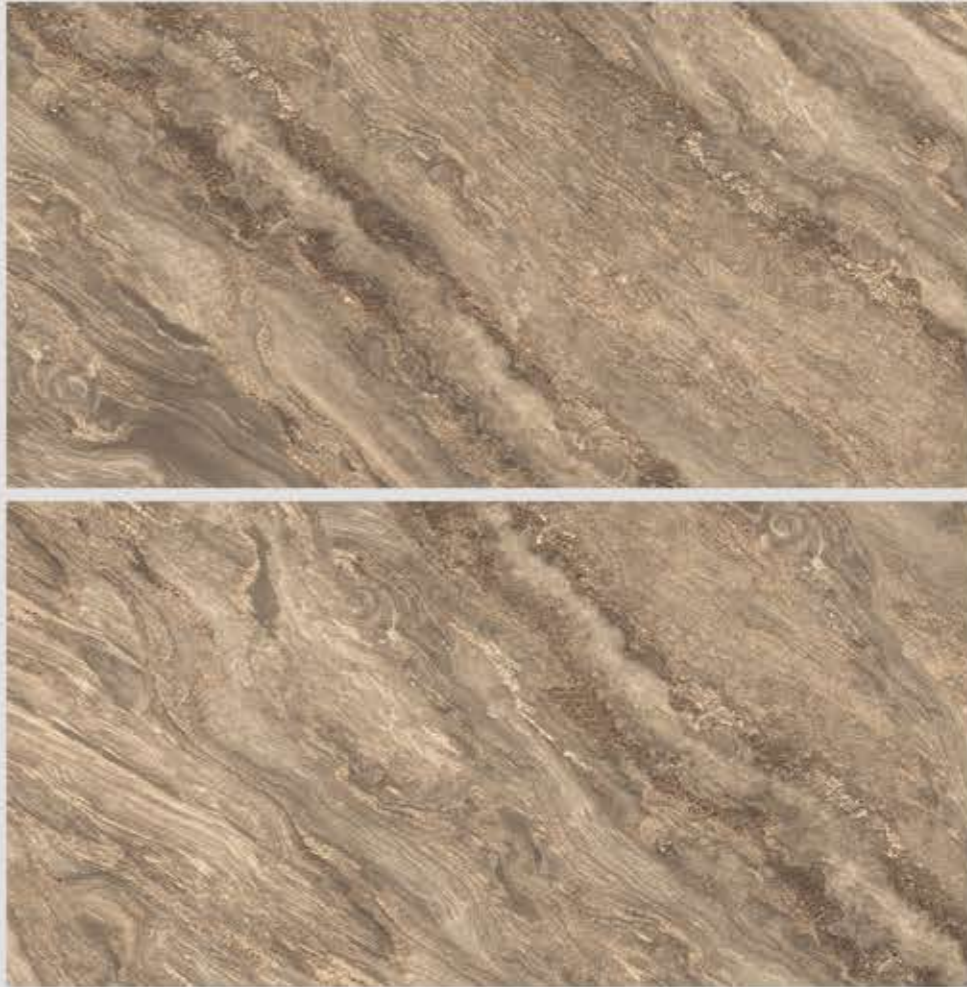

PLUTON SAFARI

RANDOM

600x1200 mm || POLISHED GLAZED VITRIFIED TILES ||

blizzard.

PRIVILEGE AVORIO ECRU

RANDOM

600x1200 mm || POLISHED GLAZED VITRIFIED TILES ||

blizzard.