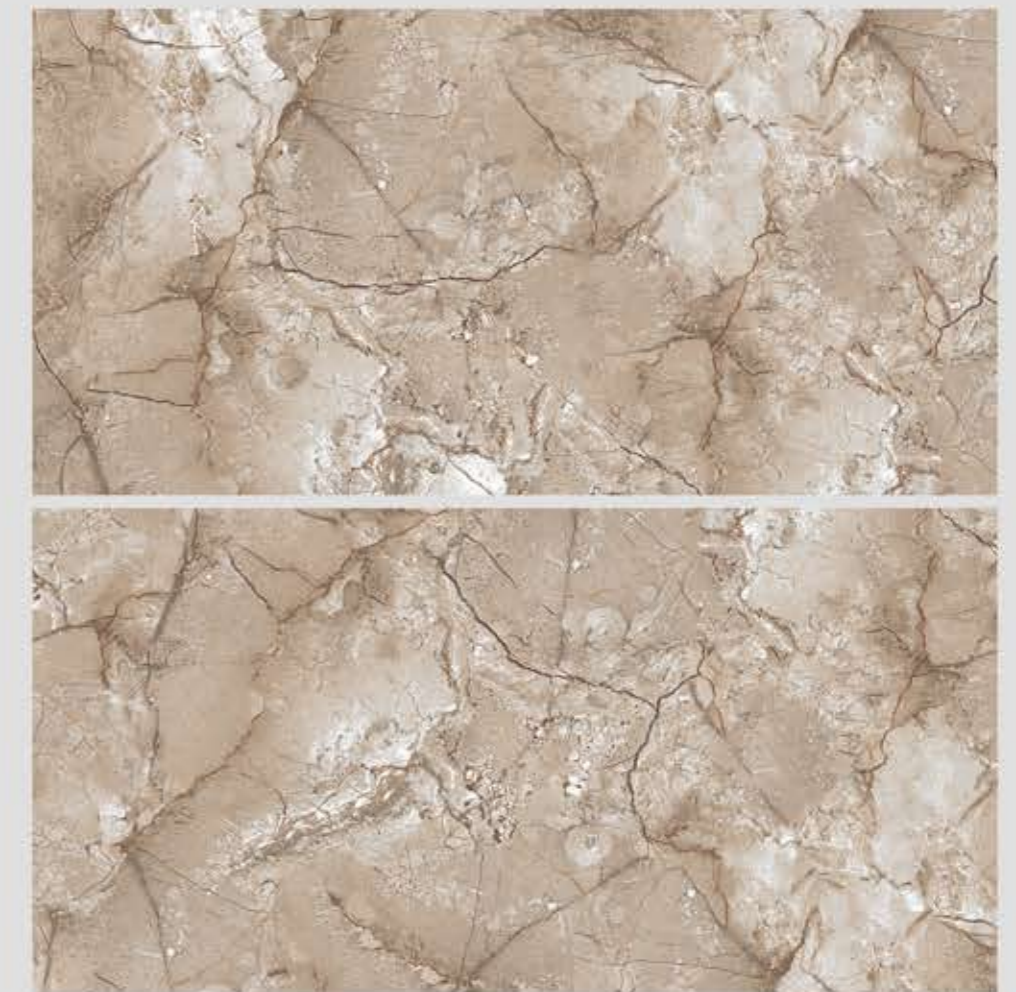

MEZORA BROWN

RANDOM

600x1200 mm || POLISHED GLAZED VITRIFIED TILES ||

blizzard.

MEZORA COFFEE

RANDOM

600x1200 mm || POLISHED GLAZED VITRIFIED TILES ||

blizzard.