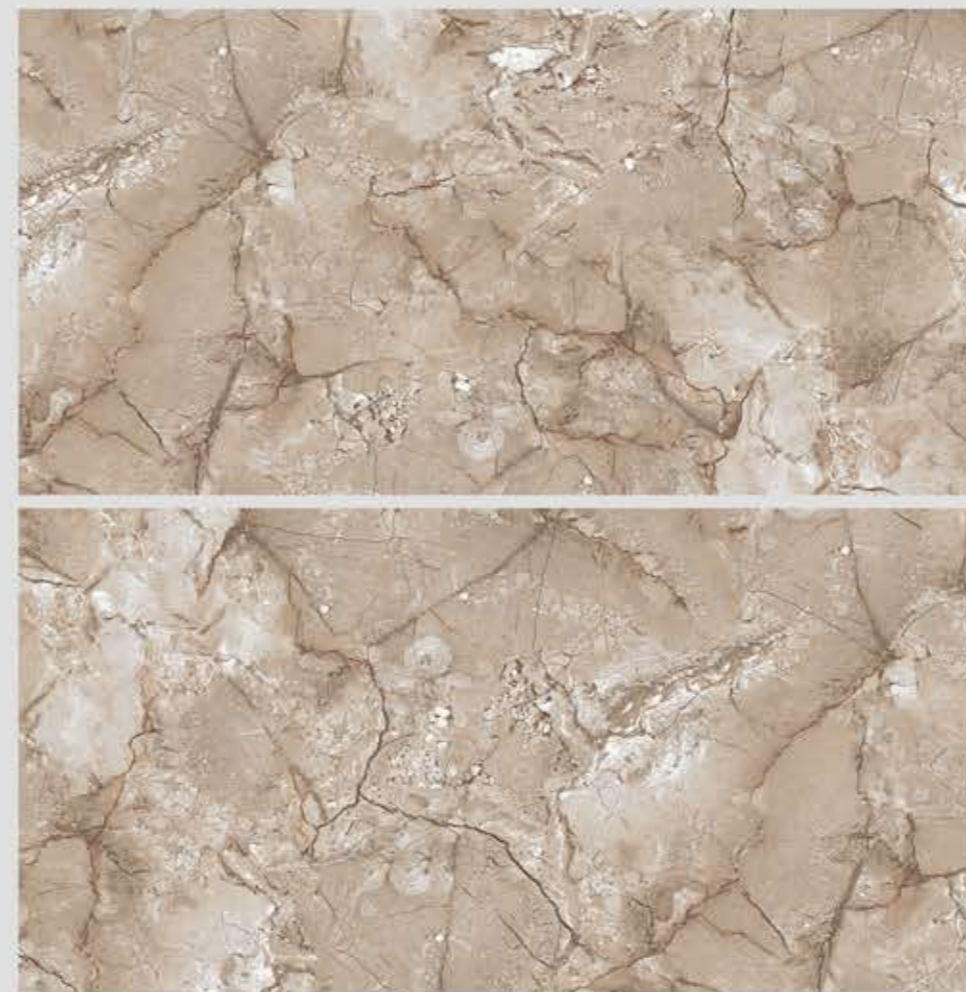

MEZORA BROWN

RANDOM

600x1200 mm || POLISHED GLAZED VITRIFIED TILES ||

blizzard.

MEZORA COFFEE

RANDOM

600x1200 mm || POLISHED GLAZED VITRIFIED TILES ||

blizzard.