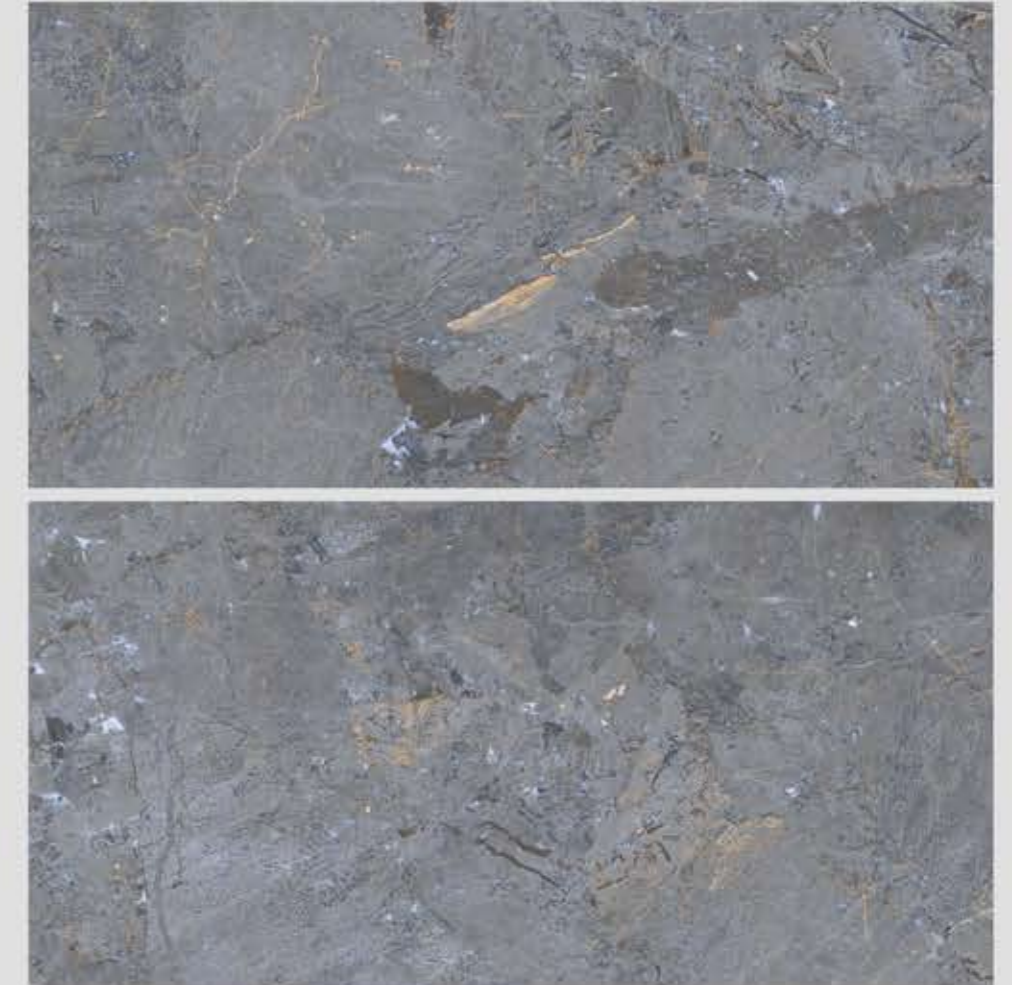

PRIVILEGE MIELE BLUE

RANDOM

600x1200 mm || POLISHED GLAZED VITRIFIED TILES ||

blizzard.

PRIVILEGE MIELE CORNSILK

RANDOM

600x1200 mm || POLISHED GLAZED VITRIFIED TILES ||

blizzard.