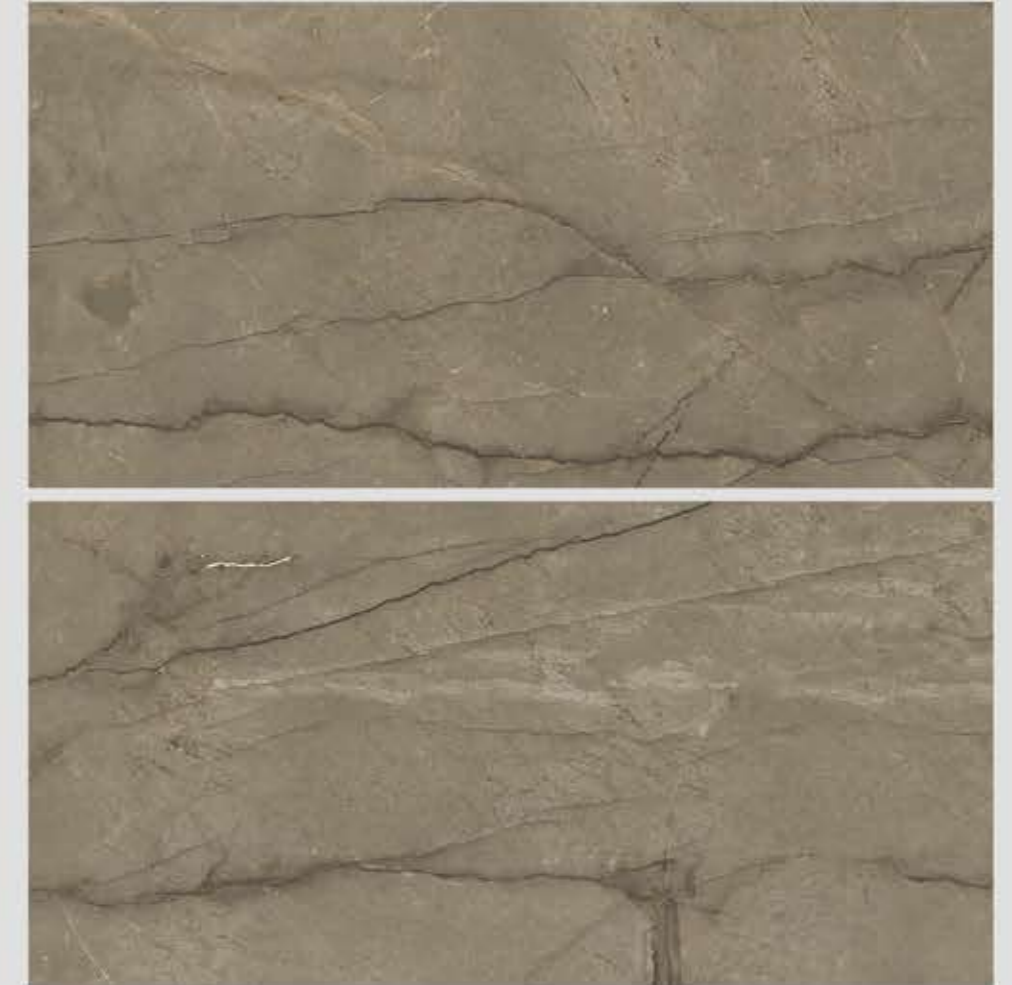

RANDOM

600x1200 mm || POLISHED GLAZED VITRIFIED TILES ||

blizzard.

VEINED BROWN

RANDOM

600x1200 mm || POLISHED GLAZED VITRIFIED TILES ||

blizzard.

VEINED GRAY