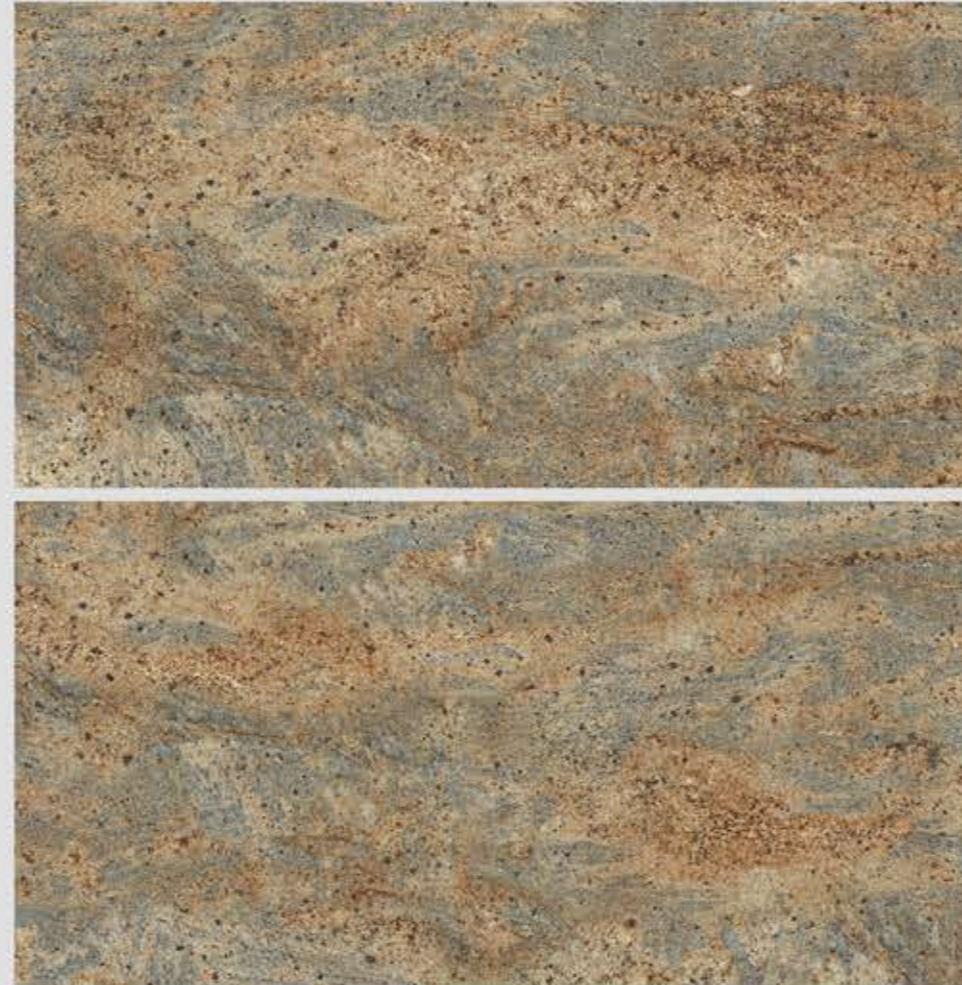

600x1200 mm || POLISHED GLAZED VITRIFIED TILES ||

blizzard.