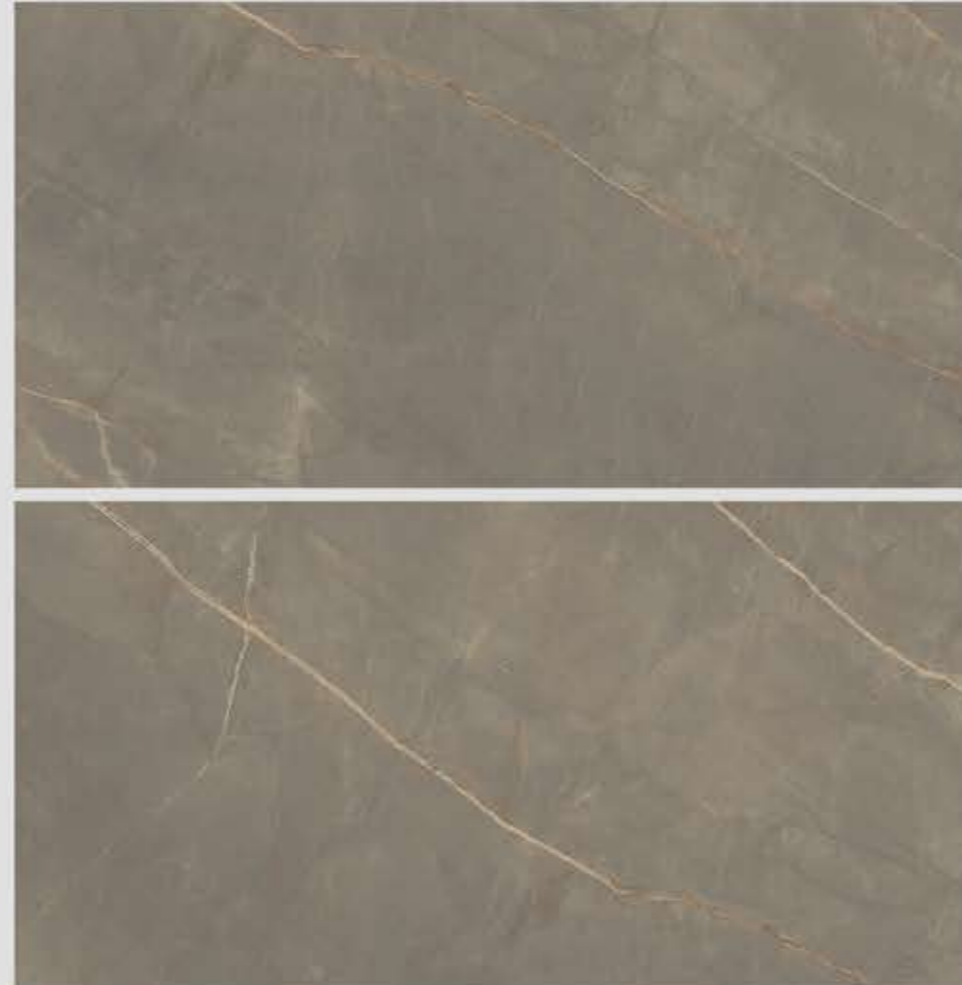

blizzard.

BRECIA GOLD

RANDOM

600x1200 mm || POLISHED GLAZED VITRIFIED TILES ||

blizzard.

BRONZE ARMANI CHOCO

RANDOM

600x1200 mm || POLISHED GLAZED VITRIFIED TILES ||