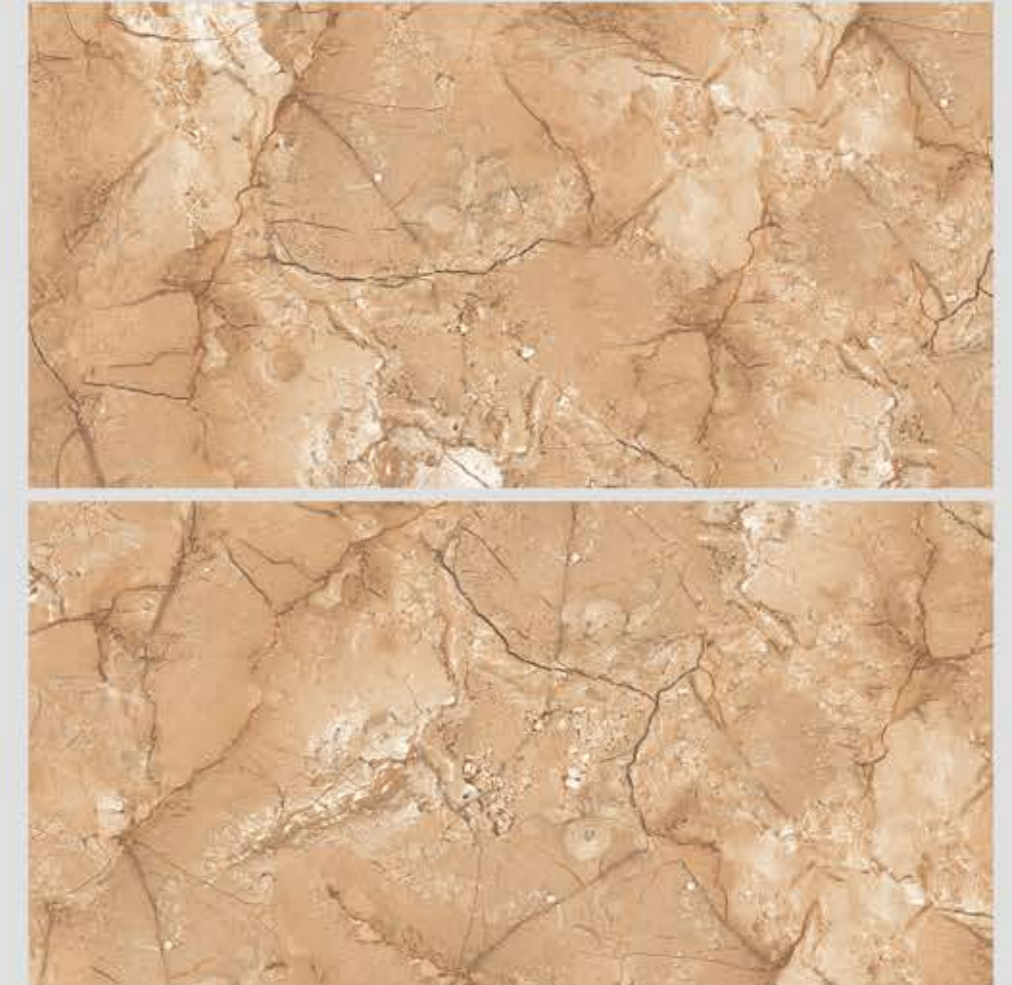

RANDOM

RANDOM