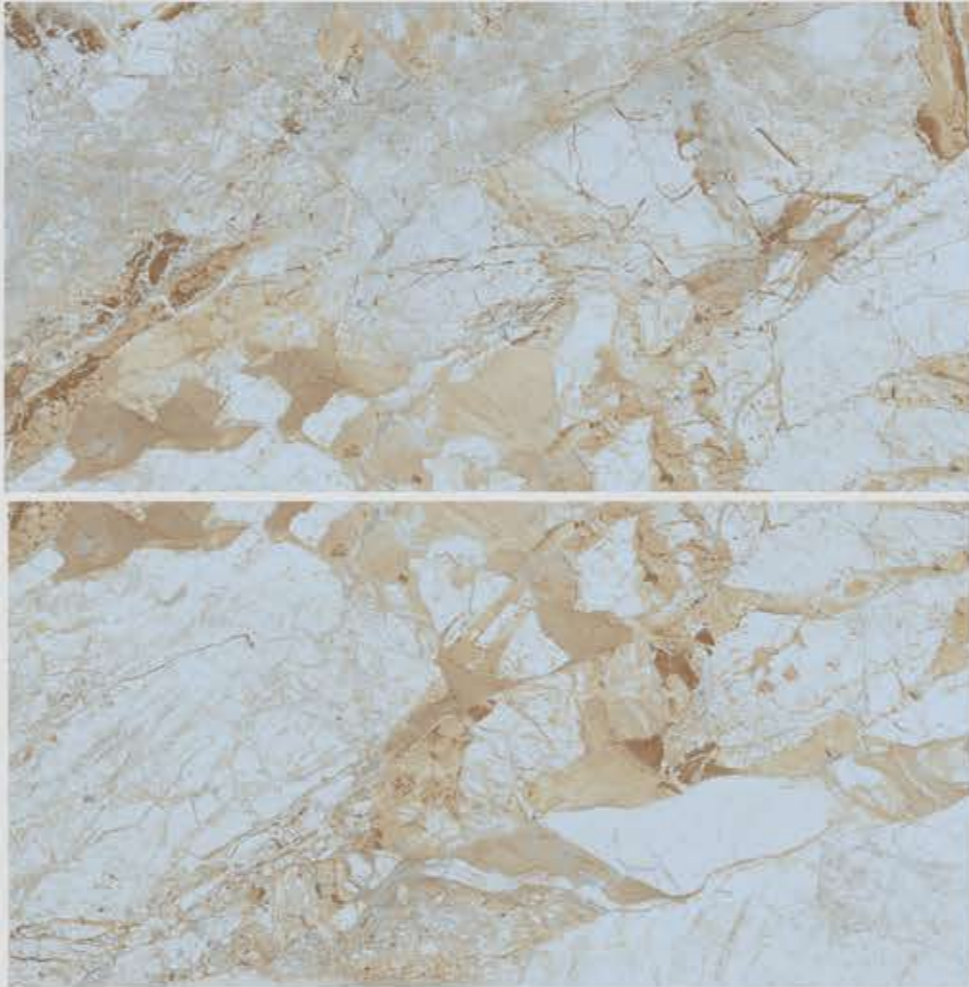

MOON BEIGE

RANDOM

600x1200 mm || POLISHED GLAZED VITRIFIED TILES ||

blizzard.

MOON GREY

RANDOM

600x1200 mm || POLISHED GLAZED VITRIFIED TILES ||

blizzard.