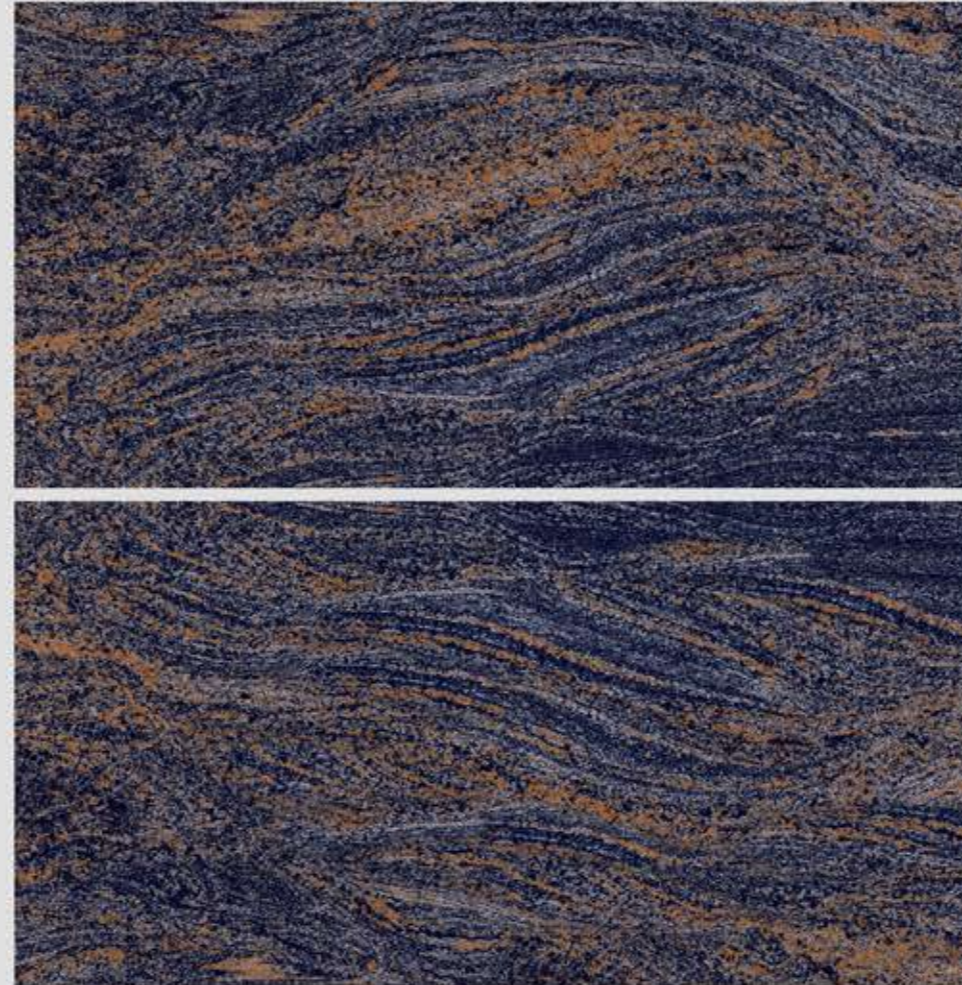

600x1200 mm || POLISHED GLAZED VITRIFIED TILES ||

blizzard.