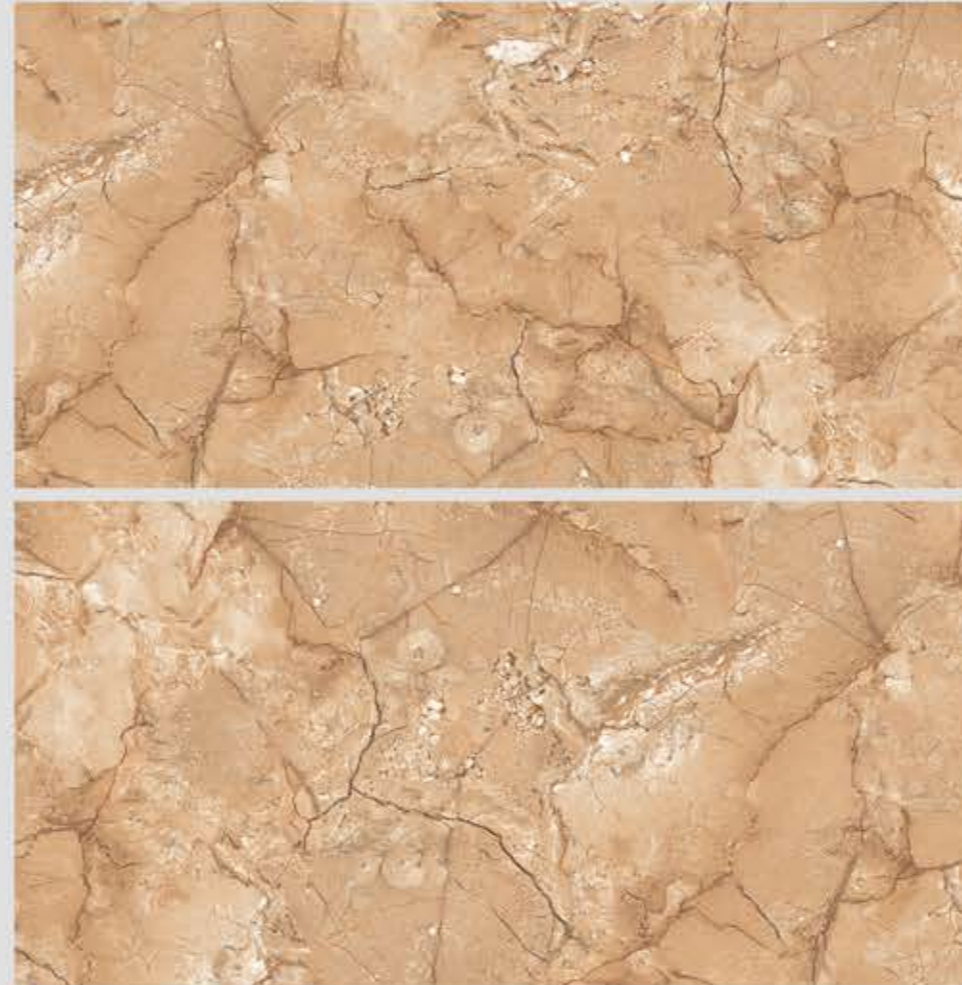

' 600x1200 mm || POLISHED GLAZED VITRIFIED TILES ||

blizzard.