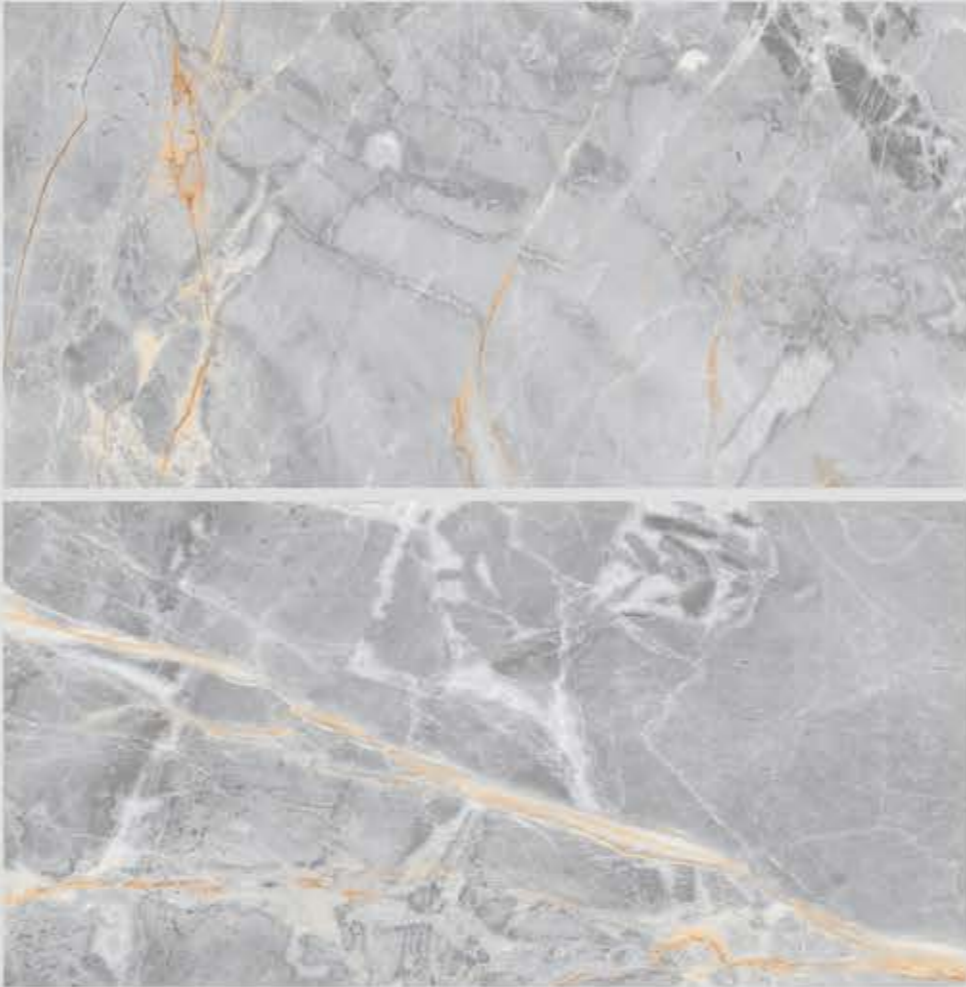

600x1200 mm || POLISHED GLAZED VITRIFIED TILES ||

blizzard.