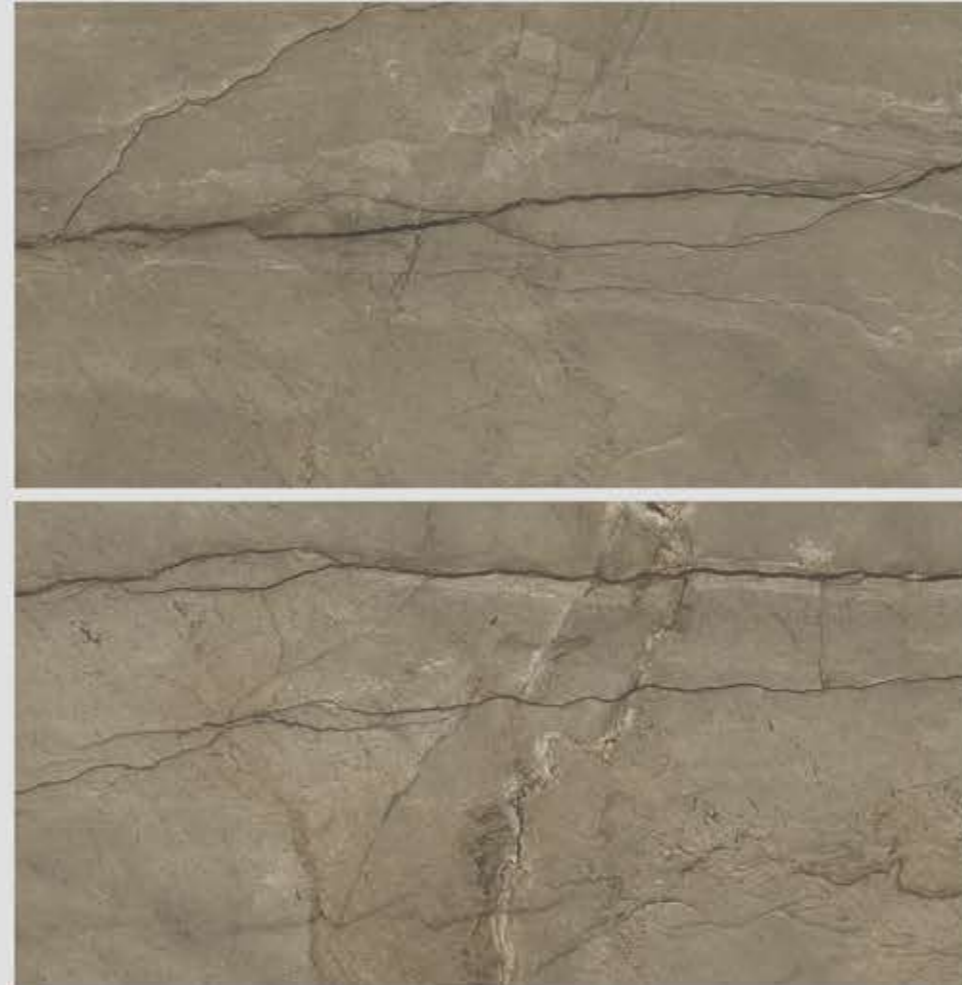

RANDOM

600x1200 mm || POLISHED GLAZED VITRIFIED TILES ||

blizzard.

VEINED BROWN

RANDOM

600x1200 mm || POLISHED GLAZED VITRIFIED TILES ||

blizzard.

VEINED GRAY