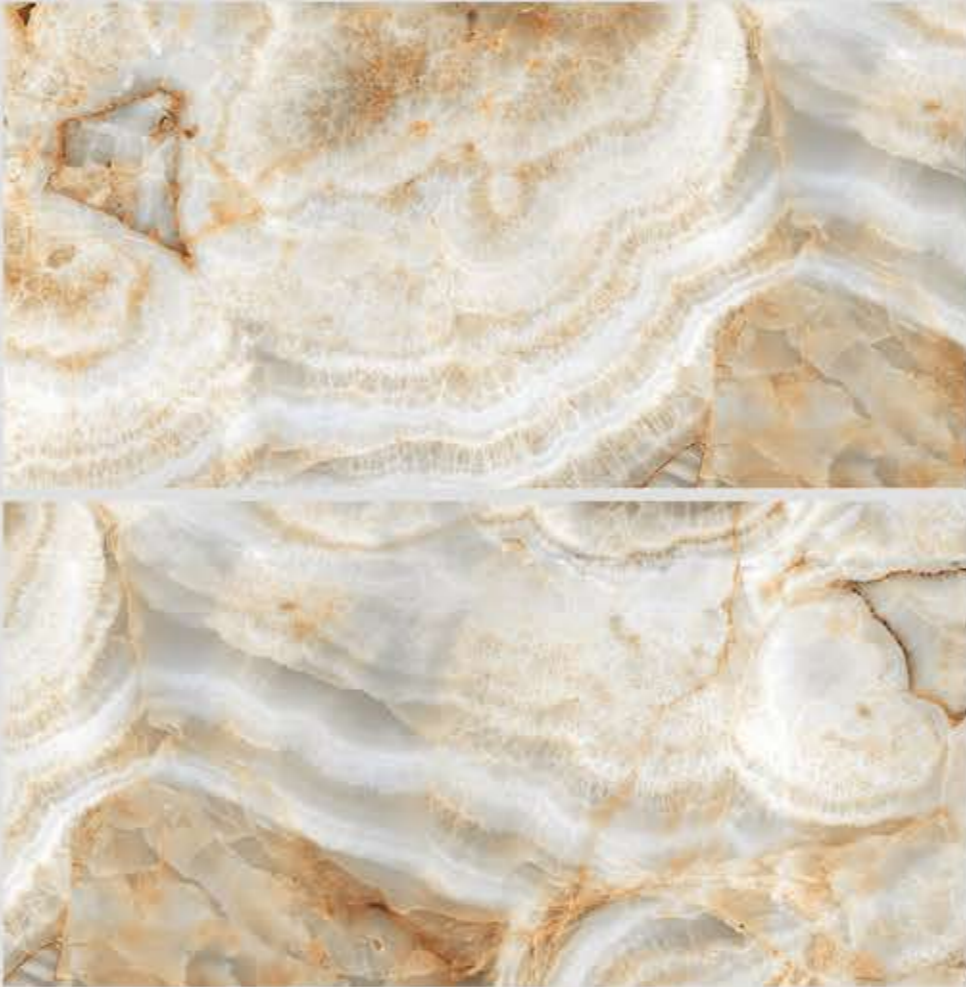

600x1200 mm || POLISHED GLAZED VITRIFIED TILES ||

blizzard.