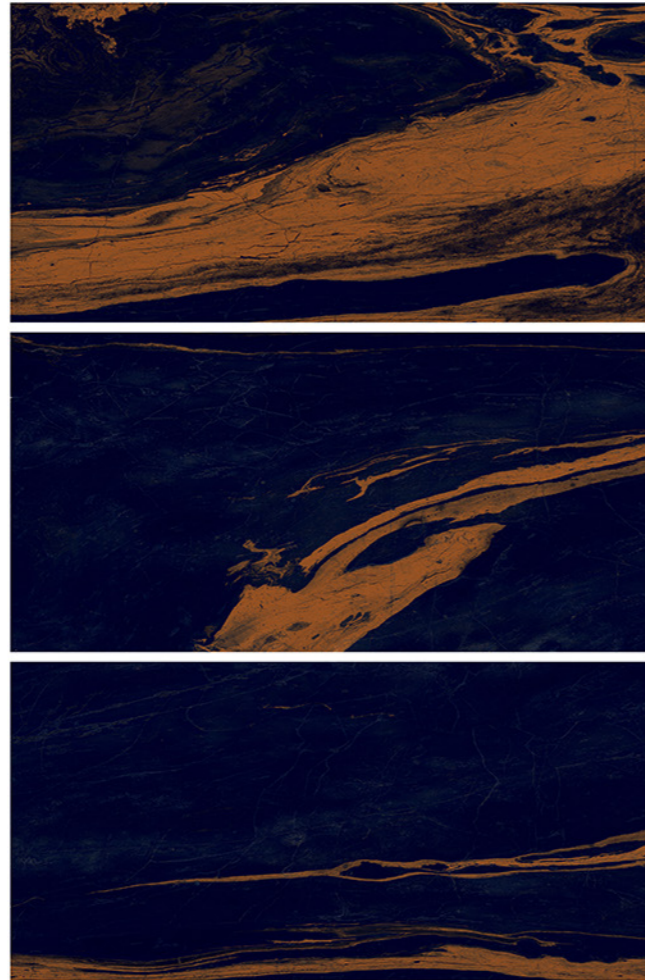

ASTRUS AZUL

Finish
Highgloss

Size
800X1600

Thickness
9mm

Resistant to staining

Acid Resistant

Thermal shock resistant

Frost resistant

Anti-slip

Easy to install