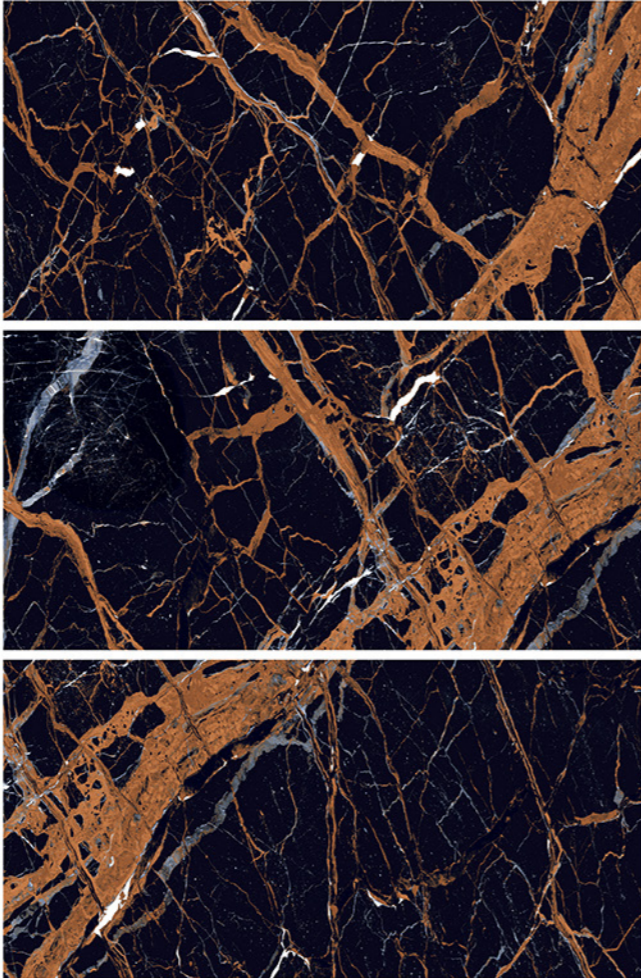

Frost resistant

Anti-slip

Easy to install

blizzard.

FLURRY BLUE

Finish
Highgloss

Size
800X1600

Thickness
9mm