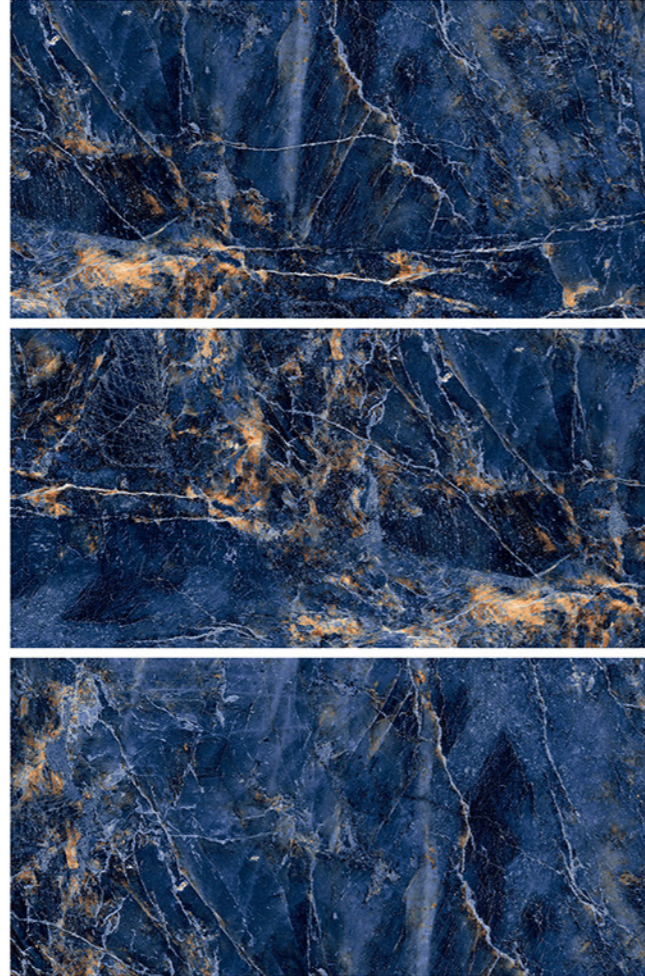

Acid Resistant

Thermal shock resistant

Frost resistant

Anti-slip

Easy to install

blizzard.

ANTOLIA BLUE

Finish
Highgloss