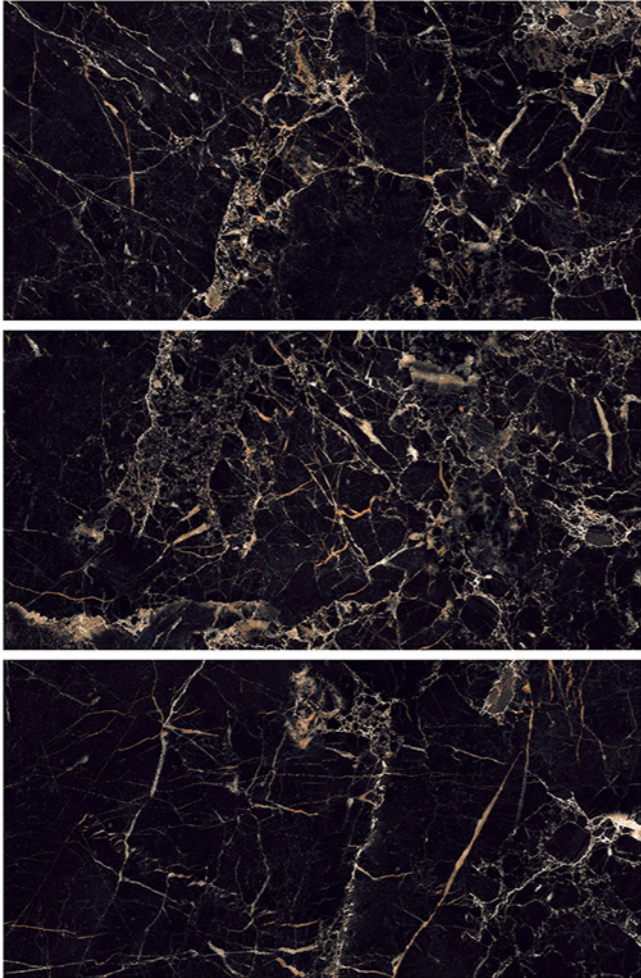

EMPRADOR DARK

Finish
Highgloss

Size
800X1600

Thickness
9mm

Resistant to staining

Acid Resistant

Thermal shock resistant

Frost resistant

Anti-slip

Easy to install