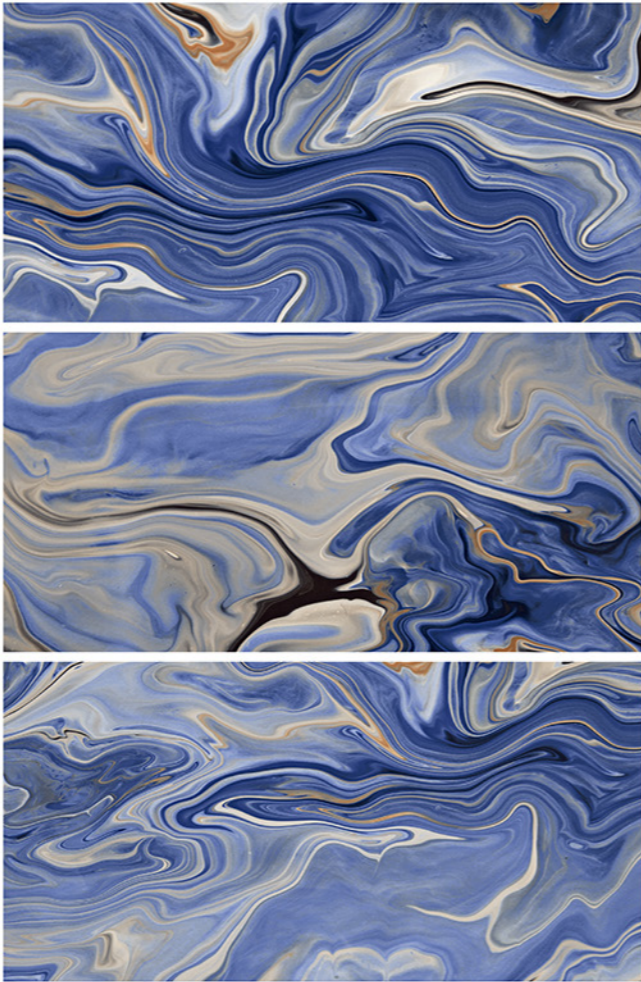

RIVER BLUE

Finish
Highgloss

Size
800X1600

Thickness
9mm

-  Resistant to staining
-  Acid Resistant
-  Thermal shock resistant
-  Frost resistant
-  Anti-slip
-  Easy to install

blizzard.

RIVER BROWN

Finish
Highgloss