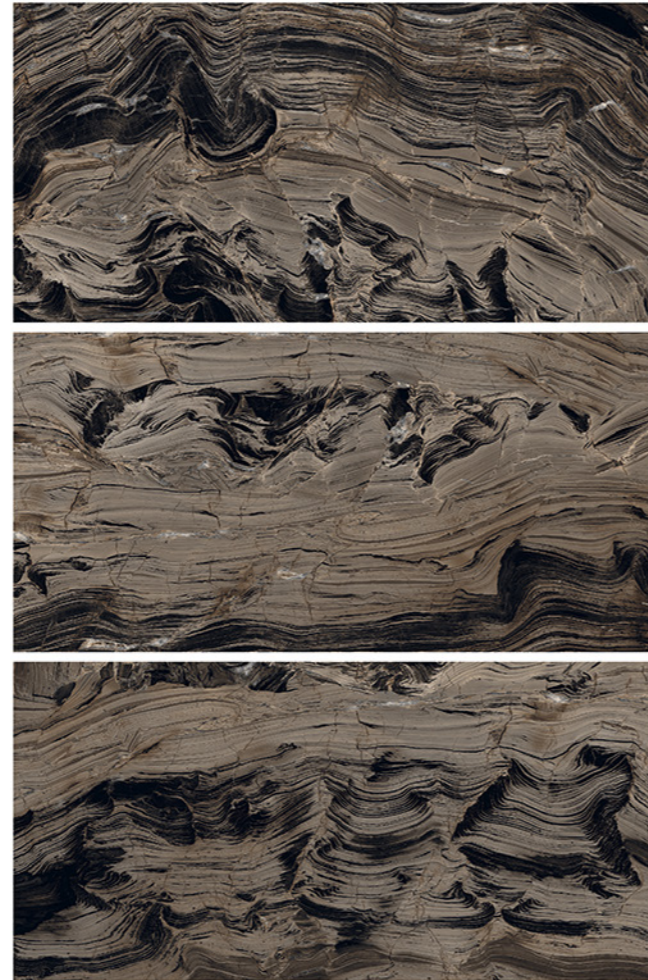

The image features the Blizzard logo in a dark, lowercase, sans-serif font. The logo is positioned in the center-right of the frame. To its left, a light gray hexagonal grid pattern is visible, consisting of interconnected lines and dots that form a honeycomb-like structure. The grid extends across the left side of the image and partially overlaps the logo. The background is a plain, light gray color.

Anti-slip

Easy to install

blizzard.

AMAZONITE NATURAL

Finish
Highgloss

Size
800X1600

Thickness
9mm

Resistant to staining