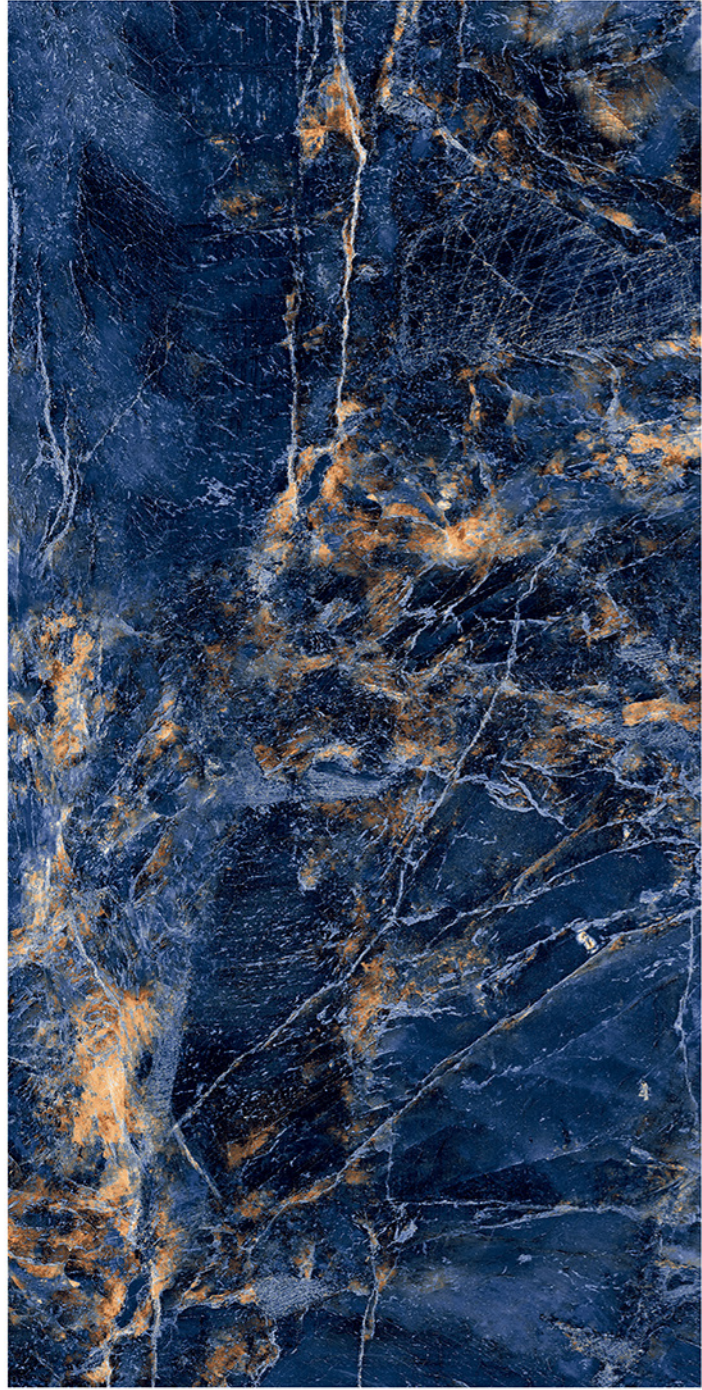

blizzard.

ANTOLIA BLUE

Finish
Highgloss

Size
800X1600

Thickness
9mm

Resistant to staining

Acid Resistant

Thermal shock resistant

Frost resistant

Anti-slip

Easy to install