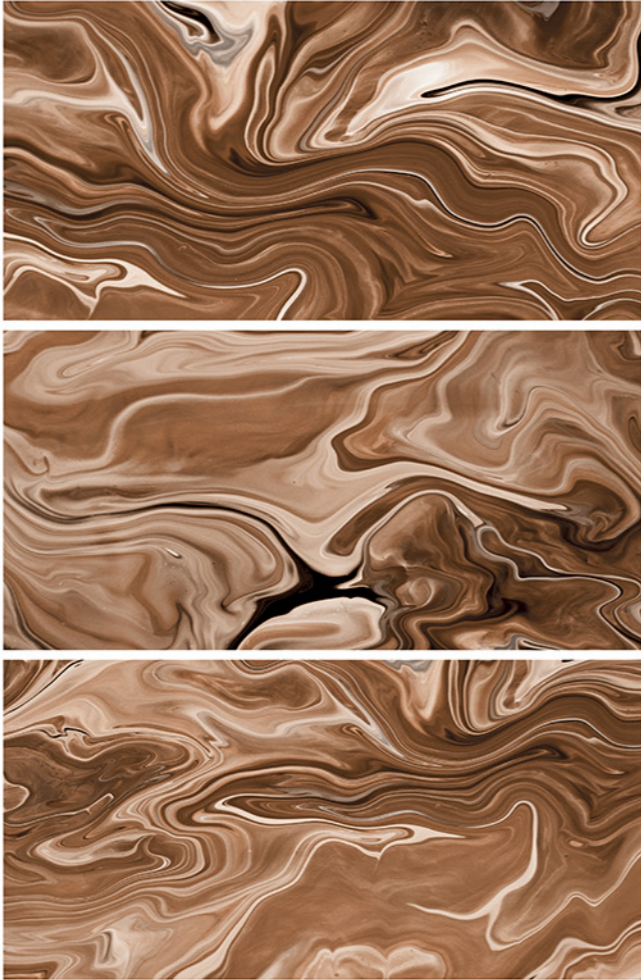

RIVER BLUE

Finish
Highgloss

Size
800X1600

Thickness
9mm

-  Resistant to staining
-  Acid Resistant
-  Thermal shock resistant
-  Frost resistant
-  Anti-slip
-  Easy to install

blizzard.

RIVER BROWN

Finish
Highgloss

Size
800X1600

Thickness
9mm

-  Resistant to staining
-  Acid Resistant
-  Thermal shock resistant
-  Frost resistant
-  Anti-slip
-  Easy to install

blizzard.

SWAN AZUL

Finish
Highgloss

Size
800X1600

Thickness
9mm