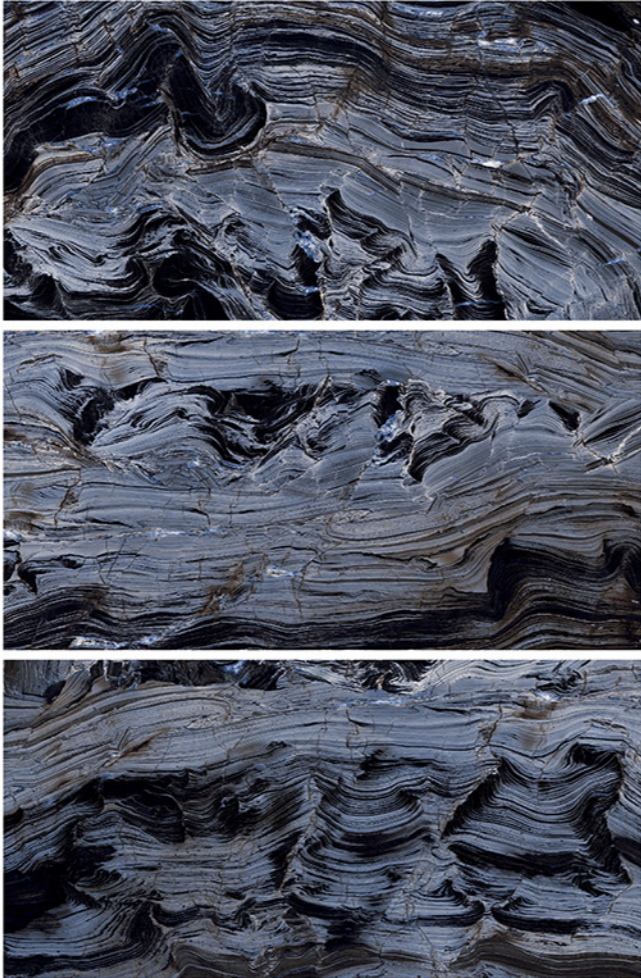

The image features the Blizzard logo in a dark, lowercase, sans-serif font. The logo is positioned in the center-right of the frame. To its left, a light gray hexagonal grid pattern is visible, consisting of interconnected lines and dots that form a honeycomb-like structure. The grid extends across the left side of the image and partially overlaps the logo. The background is a plain, light gray color.

blizzard.

blizzard.

AMAZONITE BEIGE

Finish
Highgloss

Size
800X1600

Thickness
9mm

- Resistant to staining
- Acid Resistant
- Thermal shock resistant
- Frost resistant
- Anti-slip
- Easy to install

blizzard.

AMAZONITE BLUE

Finish
Highgloss

Size
800X1600

Thickness
9mm

Resistant to staining

Acid Resistant

Thermal shock resistant

Frost resistant