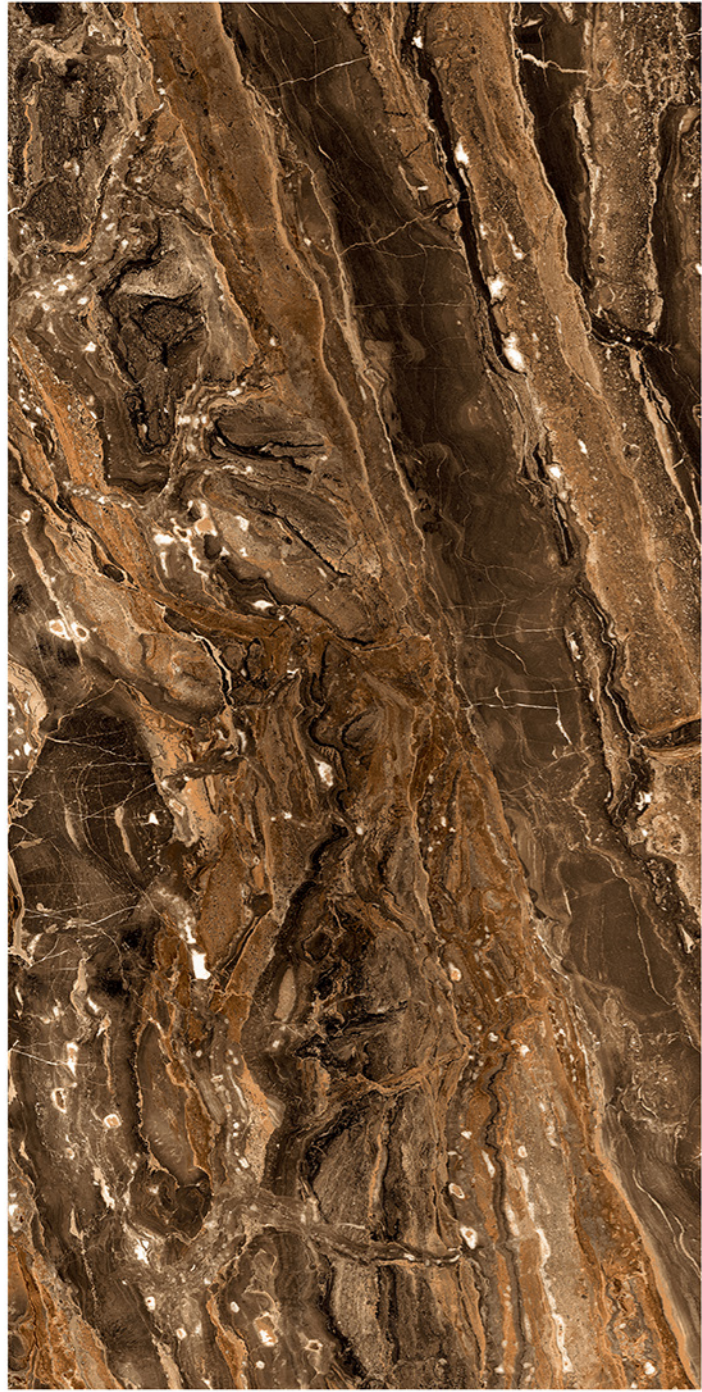

blizzard.

LAVANTE BROWN

Finish
Highgloss

Size
800X1600

Thickness
9mm