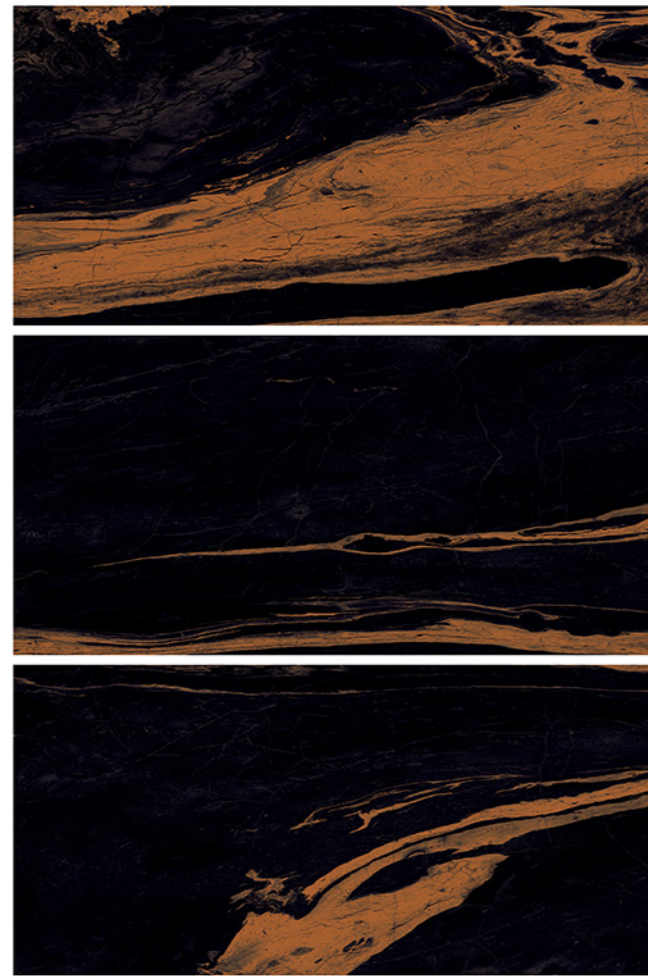

ASTRUS BLACK

Finish
Highgloss

Size
800X1600

Thickness
9mm