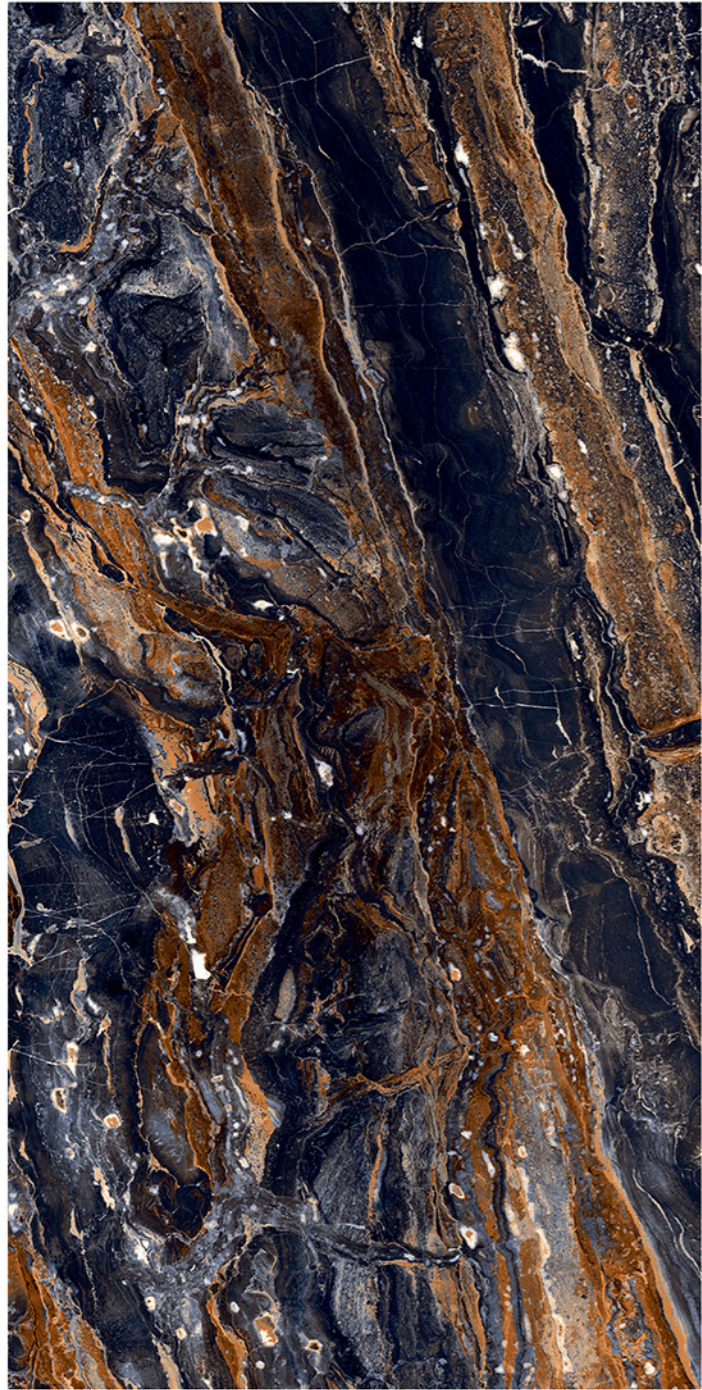

blizzard.

LAVANTE AZUL

Finish
Highgloss

Size
800X1600

Thickness
9mm