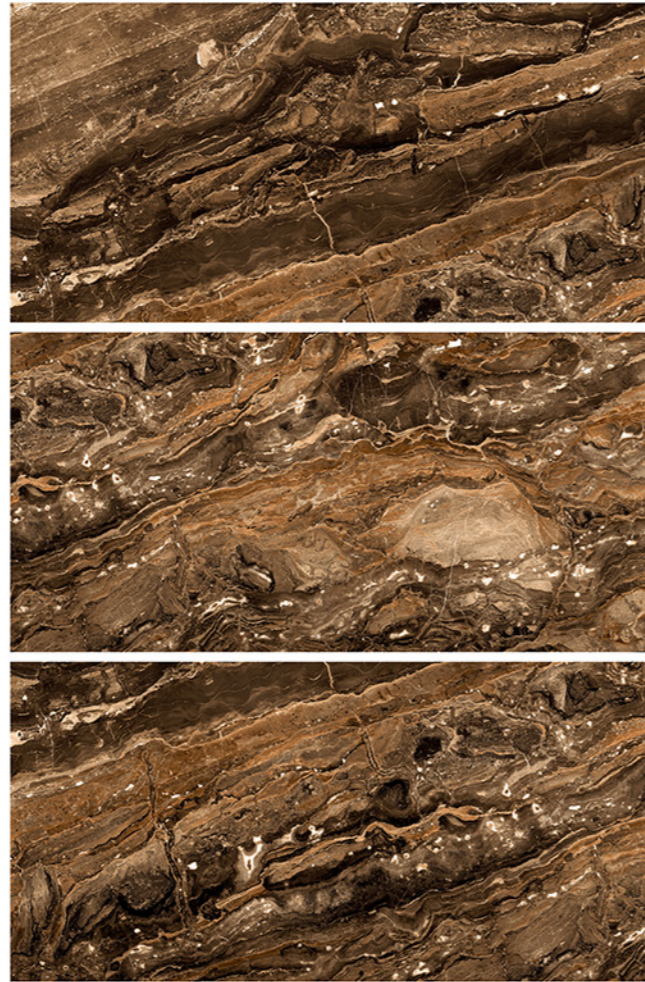

- Resistant to staining
- Acid Resistant
- Thermal shock resistant
- Frost resistant
- Anti-slip
- Easy to install

blizzard.

LAVANTE AZUL

Finish
Highgloss

Size
800X1600

Thickness
9mm

blizzard.

LAVANTE BROWN