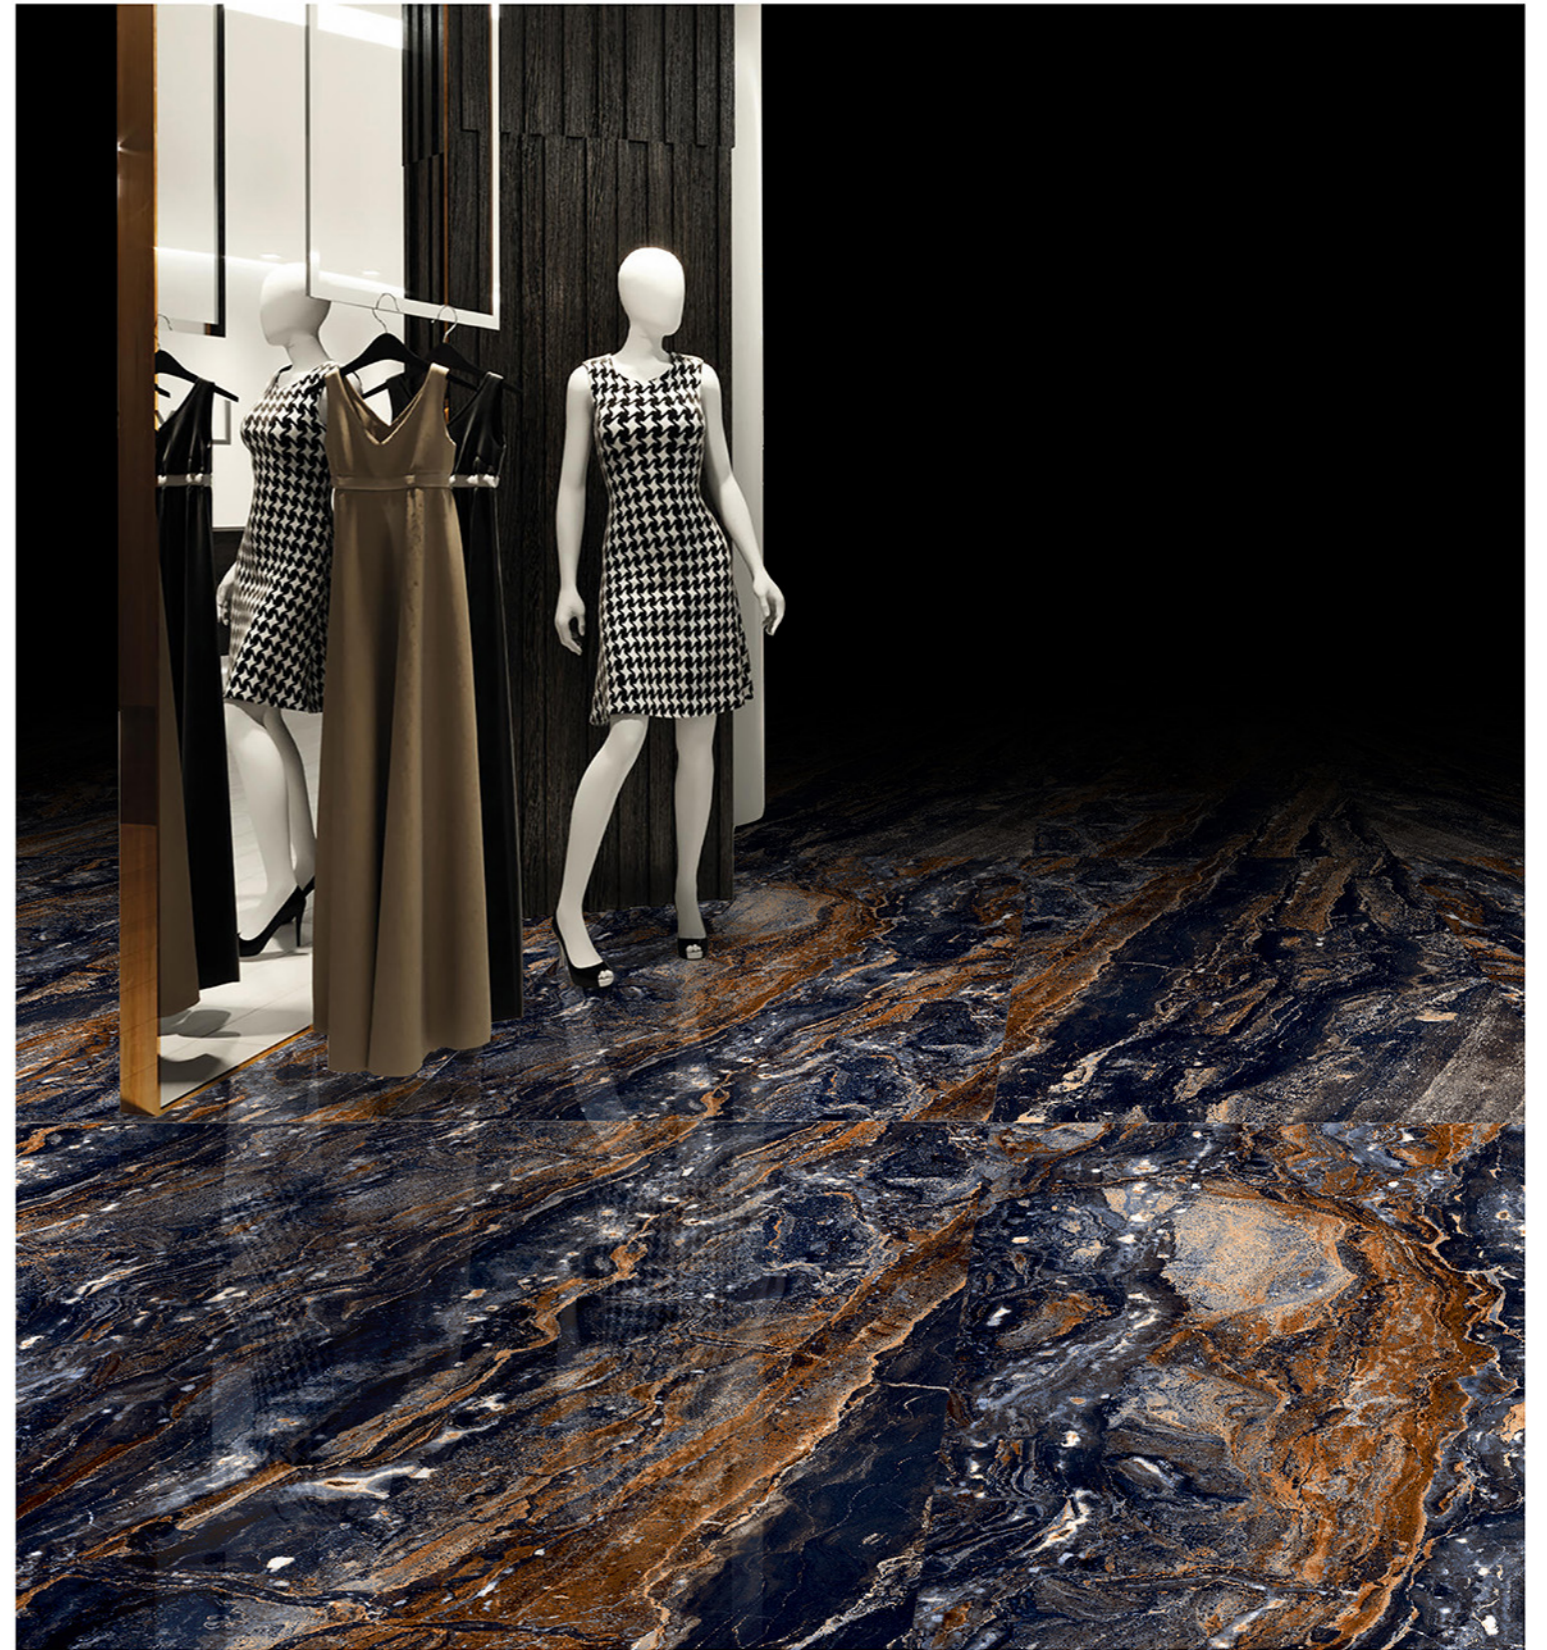

- Resistant to staining
- Acid Resistant
- Thermal shock resistant
- Frost resistant
- Anti-slip
- Easy to install

blizzard.

LAVANTE AZUL

Finish
Highgloss

Size
800X1600

Thickness
9mm

blizzard.

LAVANTE BROWN