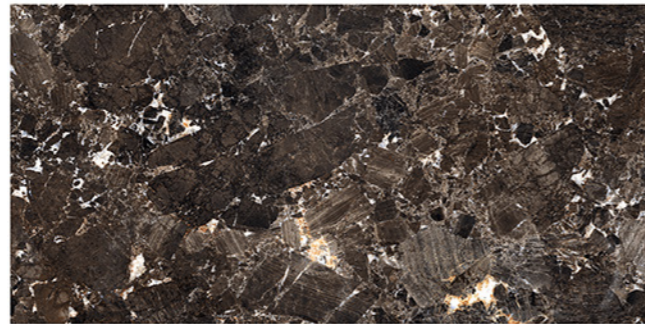

Resistant to staining

Acid Resistant

Thermal shock resistant

Frost resistant

Anti-slip

Easy to install